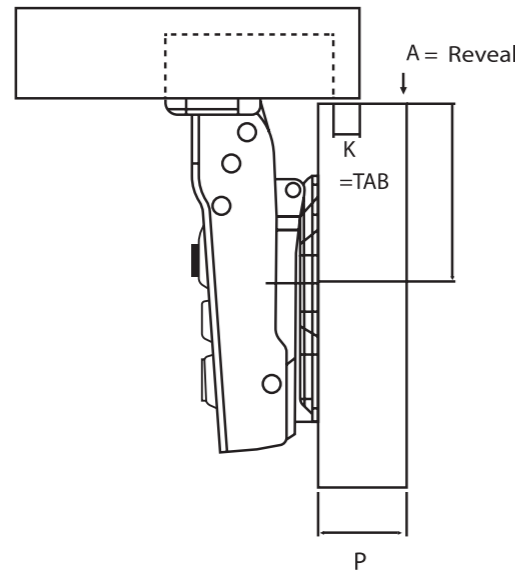

Constant Distance  
Full Overlay 12mm

**HALF OVERLAY**

P=	16	17	18	19
K=3 A=	10	11	12	13
K=4 A=	9	10	11	12
K=5 A=	8	9	10	11
K=6 A=	7	8	9	10

P = Cabinet Panel Thickness  
A = Cabinet Panel Reveal when door is closed  
K = Tab or Drilling Distance from edge of door