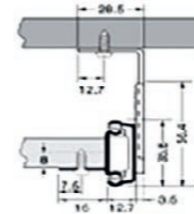

Model: # 3050 Adjustable Keyboard Slide

- Top Mount Adjustable Brackets
- Plastic Protective Cover
- Detent In & Detent Out
- Material: Cold Rolled Steel
- Case: 10 Pairs

- Finish: Black
- Size: 14"
- Load Capacity: 60 lbs

ITEM NUMBER
3050-14-BK