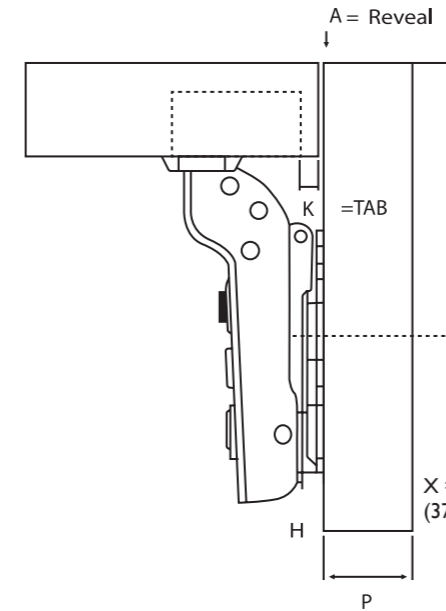

INSET

	K Distance	K=3	K=4	K=5	K=6
H=0 A=		3	2	1	0
H=2 A=		5	4	3	2

(H= Plate Thickness)
P = Cabinet Panel Thickness
A = Cabinet Panel Reveal when door is closed
K = Tab or Drilling Distance from edge of door

Constant Distance
Inset -6mm