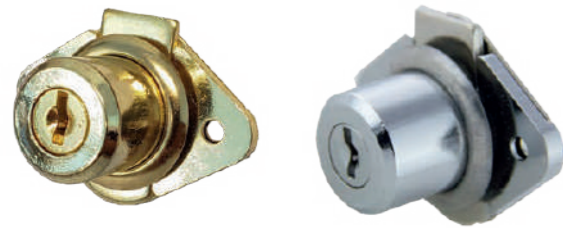

PRIDE INDUSTRIAL
DECORATIVE HARDWARE
FUNCTIONAL HARDWARE
& MORE

L35.KA.
7/8" Desk Lock Keyed Alike

CASE QTY	240	WEIGHT/CASE	39 lbs
BOX QTY	12		
Available Colors	Item Number		
Brass Plated	L35.KA.PB		
Chrome Plated	L35.KA.PC