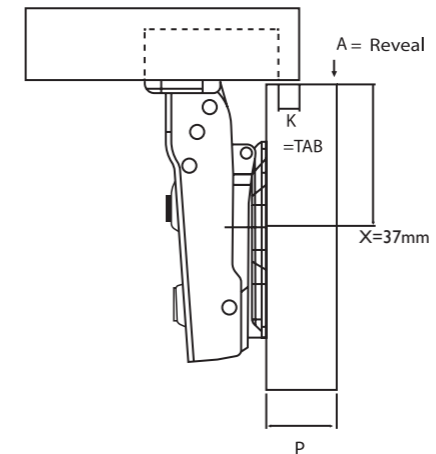

HALF OVERLAY

P=	16	17	18	19	
K=3	A=	10	11	12	13
K=4	A=	9	10	11	12
K=5	A=	8	9	10	11
K=6	A=	7	8	9	10

P = Cabinet Panel Thickness
A = Cabinet Panel Reveal when door is closed
K = Tab or Drilling Distance from edge of door

Constant Distance
Half Overlay 3mm