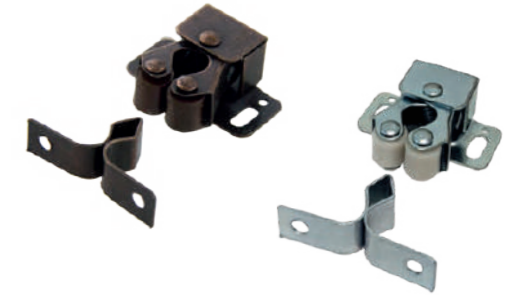

C04.
Double Roller Catch
CASE QTY 1,000 **WEIGHT/CASE** 41 lbs
BOX QTY 100
Available Colors **Item Number**
Antique Copper C04.AC
Zinc Plated C04.ZP