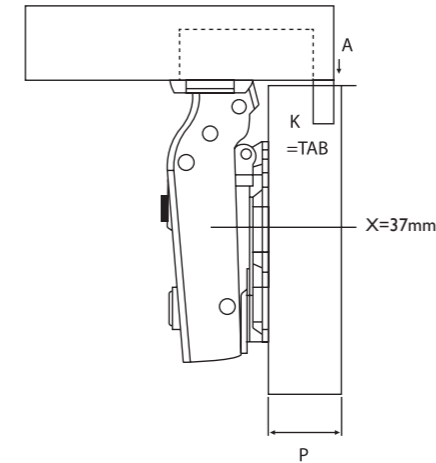

PRIDE INDUSTRIAL
DECORATIVE HARDWARE
FUNCTIONAL HARDWARE
& MORE

SFX SERIES

SOFT-CLOSE HINGES

FULL OVERLAY

110° Soft Close Clip-On
CAM Hinge Full Overlay
3311-SC No Dowels
3311-8D-SC With Dowels

CASE QTY 200

HALF OVERLAY

110° Soft Close Clip-On
CAM Hinge Half Overlay
3322-SC No Dowels
3322-8D-SC With Dowels

CASE QTY 200

INSET

110° Soft Close Clip-On
CAM Hinge Inset
3333-SC No Dowels
3333-8D-SC With Dowels

CASE QTY 200

165° HINGE

165 SFX Series Soft Close
Clip-On CAM Hinge F/O w/
8mm Dowels
33165-8D-SC

CASE QTY 100

CORNER

110° Soft Close Clip-On
CAM 45° Corner Hinge w/
Dowels
3345-8D-SC

CASE QTY 200

BLIND CORNER

110° Soft Close Clip-On
CAM 90° Blind Corner
Hinge w/ Dowels
3390-8D-SC

CASE QTY 200

FULL OVERLAY

110 Deg +3mm Assembled
Soft Close Hinge & Plate W/
Dowels
33118DSC+3303CAMSC

CASE QTY 200

PRIDE INDUSTRIAL
DECORATIVE HARDWARE
FUNCTIONAL HARDWARE
& MORE

SFX SERIES

SOFT-CLOSE HINGES

FULL OVERLAY

P=	16	17	18	19	
K=3	A=	1	2	3	4
K=4	A=	0	1	2	3
K=5	A=	-1	0	1	2
K=6	A=	-2	-1	0	1

P = Cabinet Panel Thickness
A = Cabinet Panel Reveal when door is closed
K = Tab or Drilling Distance from edge of door

Constant Distance
Full Overlay 12mm