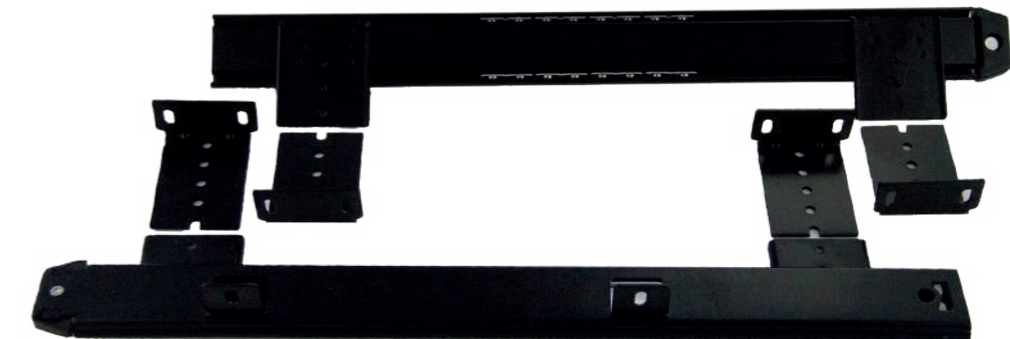

Model: # 3050 Adjustable Keyboard Slide

- Top Mount Adjustable Brackets
- Plastic Protective Cover
- Detent In & Detent Out
- Material: Cold Rolled Steel
- Case: 10 Pairs

- Finish: Black
- Size: 14"
- Load Capacity: 60 lbs

ITEM NUMBER
3050-14-BK