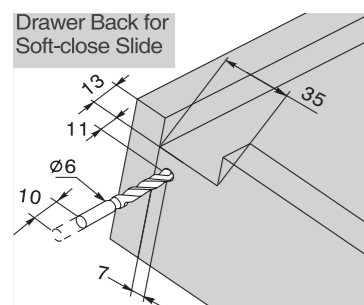

**ITEM NUMBER**

8000-12-SOFT	
8000-15-SOFT	
8000-18-SOFT	
8000-21-SOFT	
8000-CLIPS	(100 PAIRS)
8000-BRKT	(200 PCS)
8100-BRKT	(90 PAIRS)

8000-BRKT

8100-BRKT

8000-CLIPS

Installation for drawers between 12.7mm-16mm thick drawer sides