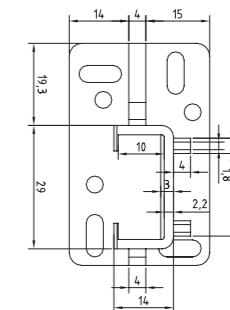

EUSKT # 2

3" Heavy Duty Rear Bracket for Euro Slides

- EUSKT-2-L LEFT
- EUSKT-2-R RIGHT
- CASE: 500 pieces per box