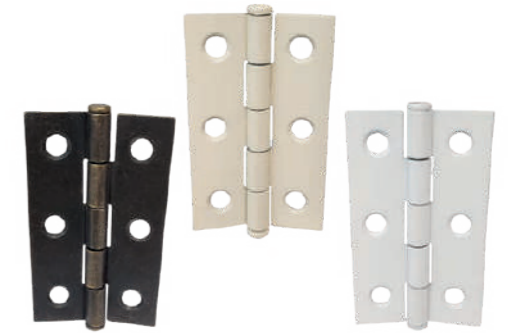

SHUTTER HARDWARE

H123.
Shutter Butt Hinge 2-1/2" x 1-1/2" w/ Loose Pin
CASE QTY 500 **WEIGHT/CASE** 46 lbs
BOX QTY 50
Available Colors **Item Number**
Antique Brass H123.AB
Almond H123.AL
White H123.WT

H115.AC
2" Non Mortise Hinge Antique Copper
CASE QTY 500 **WEIGHT/CASE** 33 lbs
Available Colors **Item Number**
Antique Copper H115.AC

H130.NI
3 Leaf Flag Hinge Nickel Plate
CASE QTY 200 **WEIGHT/CASE** 25 lbs
Available Colors **Item Number**
Nickel Plated H130.NI