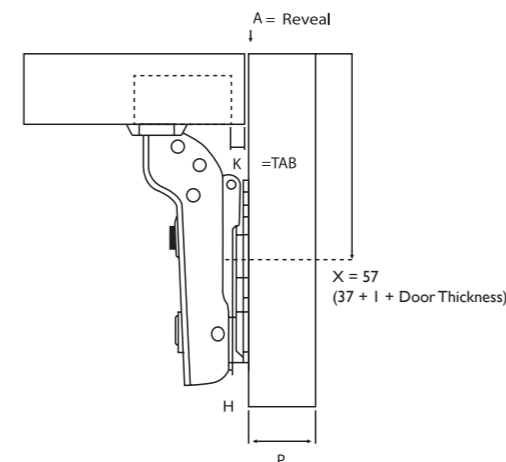

INSET

K Distance	K=3	K=4	K=5	K=6	
H=0	A=	3	2	1	0
H=2	A=	5	4	3	2

(H= Plate Thickness)
P = Cabinet Panel Thickness
A = Cabinet Panel Reveal when door is closed
K = Tab or Drilling Distance from edge of door

Constant Distance
Inset -6mm