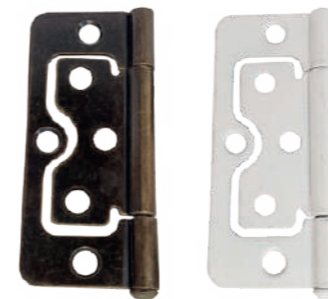

H145.
Non-Mortise Shutter Hinge 3" w/ Loose Pin
CASE QTY 500 **WEIGHT/CASE** 61 lbs
BOX QTY 50
Available Colors **Item Number**
Antique Brass H145.AB
White H145.WT