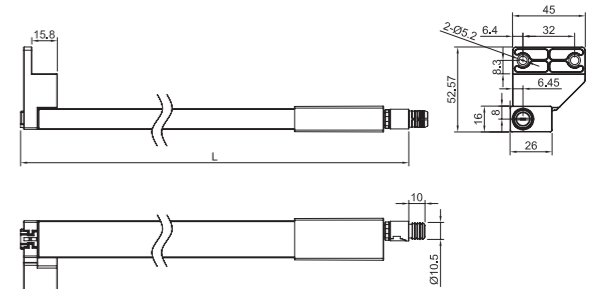

Gallery Rails

90-SIDERAIL12	300mm (12")	Special Order	Grey
90-SIDERAIL12W	300mm (12")	Special Order	White
90-SIDERAIL14	350mm (14")	Special Order	Grey
90-SIDERAIL14W	350mm (14")	Special Order	White
90-SIDERAIL16	400mm (16")	Special Order	Grey
90-SIDERAIL16W	400mm (16")	Special Order	White
90-SIDERAIL18	450mm (18")	Available in Stock	Grey
90-SIDERAIL18W	450mm (18")	Special Order	White
90-SIDERAIL20	500mm (20")	Available in Stock	Grey
90-SIDERAIL20W	500mm (20")	Special Order	White
90-SIDERAIL22	550mm (22")	Special Order	Grey
90-SIDERAIL22W	550mm (22")	Special Order	White