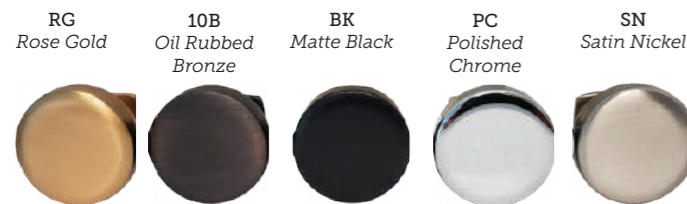

K-1218

32mm Round Flat Top

CASE QTY	250	WEIGHT/CASE	44 lbs
BOX QTY	25	PROJECTION	30mm
DIAMETER	32mm		

Available Colors	Item Number
Oil Rubbed Bronze	K-1218.10B
Matte Black	K-1218.BK
Dark Pewter	K-1218.DP
Polished Chrome	K-1218.PC
Rose Gold	K-1218.RG
Satin Nickel	K-1218.SN