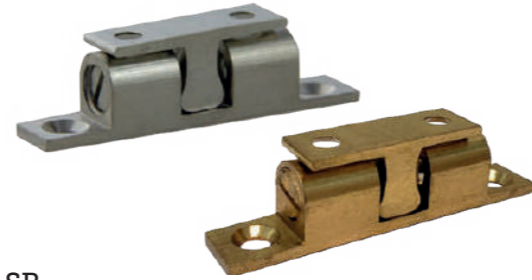

C285.SB.
2" Double Ball Catch Solid Brass
CASE QTY 1,000 **WEIGHT/CASE** 33 lbs
BOX QTY 50
Available Colors **Item Number**
Nickel Plated C285.SB.NI
Polished Brass C285.SB.PB

PRIDE INDUSTRIAL
DECORATIVE HARDWARE
FUNCTIONAL HARDWARE
& MORE