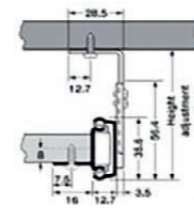

Model: # 4700 Bayonet Ball Bearing Slide

- Full Extension
- Side Mounted
- 46mm Height
- Flat Sided Profile
- 12.7mm Side Clearance
- Case: 10 Pairs

- Finish: Zinc
- Lever Disconnect
- Size: 16" ~ 23"
- Load Capacity: 100 lbs
- Material: Cold Rolled Steel
- OT = 1." Over Travel

ITEM NUMBER
4700-16-ZP
4700-17-ZPOT
4700-19-ZPOT
4700-23-ZPOT

Model: # 2000 Pocket Door Slide

- Vertical Mounted
- Detent In
- Material: Cold Rolled Steel
- Case: 10 Pairs

- Finish: Zinc
- Size: 16" ~ 20"
- Load Capacity: 50 lbs

ITEM NUMBER
2000-16-ZP
2000-18-ZP
2000-20-ZP

Model: # 3000 Keyboard Slide

- Top Mount Fixed Brackets
- Plastic Protective Cover
- Detent In & Detent Out
- Material: Cold Rolled Steel
- Case: 10 Pairs

- Finish: Zinc or Black
- Size: 16"
- Load Capacity: 60 lbs

ITEM NUMBER
3000-16-BK
3000-16-ZP

Model: # 3050 Adjustable Keyboard Slide

- Top Mount Adjustable Brackets
- Plastic Protective Cover
- Detent In & Detent Out
- Material: Cold Rolled Steel
- Case: 10 Pairs

- Finish: Black
- Size: 14"
- Load Capacity: 60 lbs

ITEM NUMBER
3050-14-BK