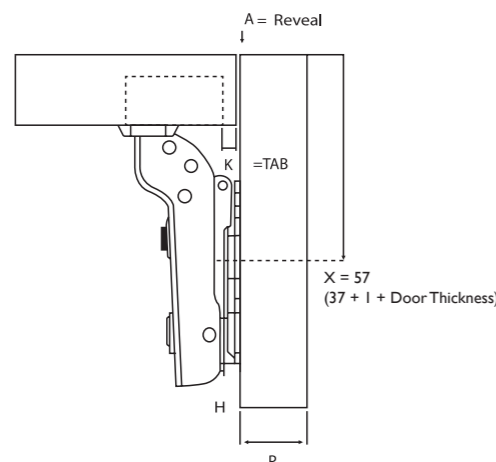

INSET

	K Distance	K=3	K=4	K=5	K=6
H=0 A=		3	2	1	0
H=2 A=		5	4	3	2

(H= Plate Thickness)
P = Cabinet Panel Thickness
A = Cabinet Panel Reveal when door is closed
K = Tab or Drilling Distance from edge of door

Constant Distance
Inset -6mm

PRIDE INDUSTRIAL
DECORATIVE HARDWARE
FUNCTIONAL HARDWARE
& MORE

SDX SERIES

STANDARD CONCEALED HINGES

FULL OVERLAY 110°

Click On Hinge 110°, FO, SC,
#633A.CL No Dowels
#634A.CL With Dowels

CASE QTY 200

FULL OVERLAY W/CAM ADJUSTMENT 110°

Click On Cam Hinge 110°,
FO, SC, w/ Dowels
HCAM634A.CL

CASE QTY 200

HALF OVERLAY 110°

Click On Hinge 110°, HO, SC
#633B.CL No Dowels
#634B.CL With Dowels

CASE QTY 200

INSET 110°

Click On Hinge 110°, Inset, SC
#633C.CL No Dowels
#634C.CL With Dowels

CASE QTY 200

FULL OVERLAY 120°

Click On Hinge 120°, FO, SC
#649A.CL No Dowels
#659A.CL With Dowels

CASE QTY 200

FULL OVERLAY W/CAM ADJUSTMENT 120°

Click On Cam Hinge 120°,
FO, SC, w/ Dowels
HCAM659A.CL

CASE QTY 200