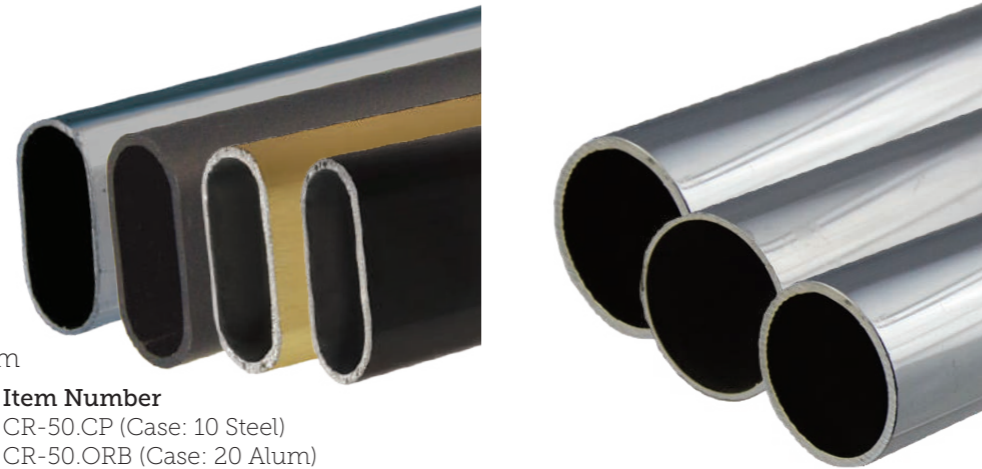

CR-50
Closet Rod 8 Ft Oval
30mm x 15mm x 1.0mm

Available Colors
Chrome Plated
Oil Rubbed Bronze

Item Number
CR-50.CP (Case: 10 Steel)
CR-50.ORB (Case: 20 Alum)

CR-51.CP
Closet Rod 12 Ft Oval
30mm x 15mm x 1.0mm Steel Chrome Plated

Available Colors
Chrome Plated

Item Number
CR-51.CP (Case: 10)

CR-52
Closet Rod 8 Ft Oval
30mm x 15mm x 1.5mm Aluminum

Available Colors
Matte Black
Satin Brass

Item Number
CR-52.BK (Case: 20)
CR-52.SB (Case: 20)

CR-75.CP
Closet Rod 6 Ft Round
1-1/16 Dia x 1.2mm Steel Chrome Plated

Available Colors
Chrome Plated

Item Number
CR-75.CP (Case: 10)

CR-70.CP
Closet Rod 8 Ft Round
1-1/16 Dia x 1.2mm Steel Chrome Plated

Available Colors
Chrome Plated

Item Number
CR-70.CP (Case: 10)

CR-77.CP
Closet Rod 10 Ft Round
1-1/16 Dia x 1.2mm Steel Chrome Plated

Available Colors
Chrome Plated

Item Number
CR-77.CP (Case: 10)

CR-72.CP
Closet Rod 12 Ft Round
1-1/16 Dia x 1.2mm Steel Chrome Plated

Available Colors
Chrome Plated

Item Number
CR-72.CP (Case: 10)

CR-71.CP
Closet Rod 8 Ft Round Heavy Duty
1-1/16 Dia x 2.0mm Steel Chrome Plated

Available Colors
Chrome Plated

Item Number
CR-71.CP (Case: 5)

CR-73.CP
Closet Rod 12 Ft Round Heavy Duty
1-1/16 Dia x 2.0mm Steel Chrome Plated

Available Colors
Chrome Plated

Item Number
CR-73.CP (Case: 5)

CR-60.CP
Closet Rod 8 Ft Round
1-1/4 Dia x 1.2mm Steel Chrome Plated

Available Colors
Chrome Plated

Item Number
CR-60.CP (Case: 10)

CR-62.CP
Closet Rod 12 Ft Round
1-1/4 Dia x 1.2mm Steel Chrome Plated

Available Colors
Chrome Plated

Item Number
CR-62.CP (Case: 10)

CR-80
Closet Rod 8 Ft Round Heavy Duty
1-5/16 Dia x 2.0mm

Available Colors
Chrome Plated
Oil Rubbed Bronze

Item Number
CR-80.CP (Case: 5 Steel)
CR-80.ORB (Case: 20 Alum)

CR-81.CP
Closet Rod 12 Ft Round Heavy Duty
1-5/16 Dia x 2.0mm Steel Chrome Plated

Available Colors
Chrome Plated

Item Number
CR-81.CP (Case: 5)