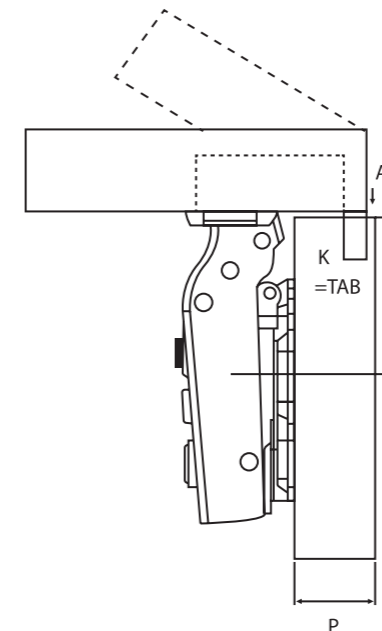

Constant Distance  
Inset -6mm

**SPACE NEEDED TO OPEN THE DOOR**

	T=	16	17	18	19	20
K=3 A=		0.7	0.9	1.2	1.5	1.8
K=4 A=		0.7	0.9	1.1	1.4	1.8
K=5 A=		0.6	0.9	1.1	1.4	1.7
K=6 A=		0.6	0.8	1.1	1.3	1.6

- T = Door thickness | - K = Drilling distance