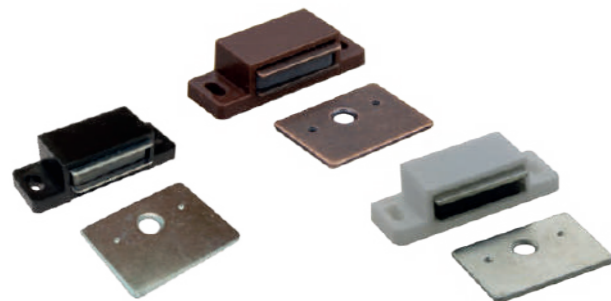

C509.
Single Mag Catch w/ Strike Plate & Screws
CASE QTY 1,000 **WEIGHT/CASE** 51 lbs
BOX QTY 100
Available Colors **Item Number**
Black/Zinc Plate C509.BK/ZP
Brown/Antique Copper C509.BN/AC
White/Zinc Plate C509.WT/ZP