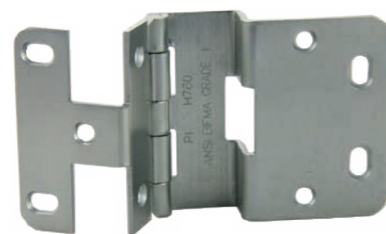

PRIDE INDUSTRIAL
DECORATIVE HARDWARE
FUNCTIONAL HARDWARE
& MORE

INSTITUTIONAL HINGES