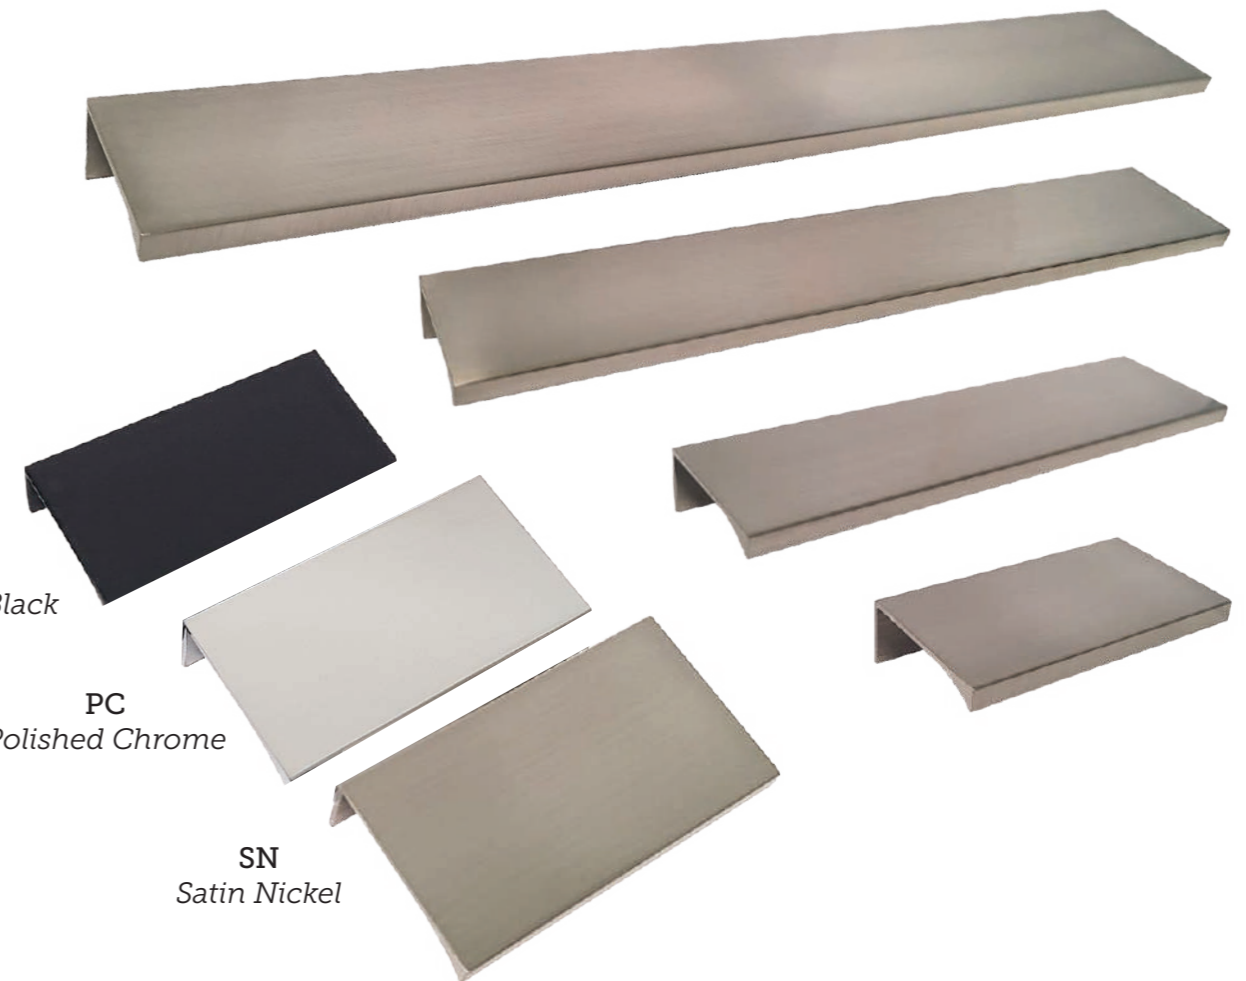

Cup Pull Collection

P-80753

Bin Pull 3" CC

CASE QTY	250	WEIGHT/CASE	43 lbs
BOX QTY	25	PROJECTION	28mm
LENGTH	4-1/2"	WIDTH	34mm

Available Colors

Oil Rubbed Bronze
Antique Satin Brass
Satin Pewter
Matte Black
Weathered Black
Polished Chrome
Rose Gold
Satin Nickel

Item Number

P-80753.10B
P-80753.ABSB
P-80753.APH
P-80753.BK
P-80753.DACM
P-80753.PC
P-80753.RG
P-80753.SN

P-8233

Hooded Cup Pull 3" CC

CASE QTY	250	WEIGHT/CASE	38 lbs
BOX QTY	25	PROJECTION	24mm
LENGTH	5"	WIDTH	33mm

Available Colors

Oil Rubbed Bronze
Matte Black
Weathered Black
Polished Chrome
Antique Silver
Satin Nickel

Item Number

P-8233.10B
P-8233.BK
P-8233.DACM
P-8233.PC
P-8233.SIM
P-8233.SN

Tab Pulls

BK
Matte Black

PC
Polished Chrome

SN
Satin Nickel

P-1803

46mm CC x 76mm (3") OL

CASE QTY	500	WEIGHT/CASE	26 lbs
BOX QTY	50	PROJECTION	41mm
LENGTH	76mm	WIDTH	17mm

Available Colors

Matte Black
Polished Chrome
Satin Nickel

Item Number

P-1803.BK
P-1803.PC
P-1803.SN

P-1806

112mm CC x 152mm (6") OL

CASE QTY	300	WEIGHT/CASE	31 lbs
BOX QTY	30	PROJECTION	41mm
LENGTH	152mm	WIDTH	17mm

Available Colors

Matte Black
Polished Chrome
Satin Nickel

Item Number

P-1806.BK
P-1806.PC
P-1806.SN

P-1809

189mm CC x 229mm (9") OL

CASE QTY	180	WEIGHT/CASE	26 lbs
BOX QTY	30	PROJECTION	41mm
LENGTH	229mm	WIDTH	17mm

Available Colors

Matte Black
Polished Chrome
Satin Nickel

Item Number

P-1809.BK
P-1809.PC
P-1809.SN

P-1812

132mm*2 CC x 304mm (12") OL

CASE QTY	150	WEIGHT/CASE	30 lbs
BOX QTY	25	PROJECTION	41mm
LENGTH	304mm	WIDTH	17mm

Available Colors

Matte Black
Polished Chrome
Satin Nickel

Item Number

P-1812.BK
P-1812.PC
P-1812.SN