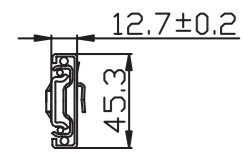

Model: # 2000 Pocket Door Slide

- Vertical Mounted
- Detent In
- Material: Cold Rolled Steel
- Case: 10 Pairs

- Finish: Zinc
- Size: 16" ~ 20"
- Load Capacity: 50 lbs

ITEM NUMBER
2000-16-ZP
2000-18-ZP
2000-20-ZP