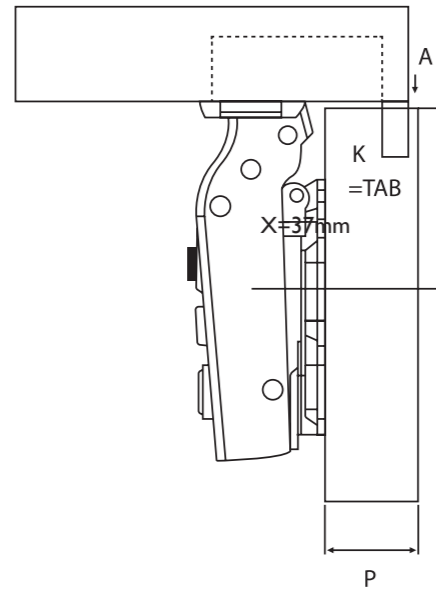

FULL OVERLAY

P=	16	17	18	19
K=3 A=	1	2	3	4
K=4 A=	0	1	2	3
K=5 A=	-1	0	1	2
K=6 A=	-2	-1	0	1

P = Cabinet Panel Thickness
A = Cabinet Panel Reveal when door is closed
K = Tab or Drilling Distance from edge of door

Constant Distance
Full Overlay 12mm