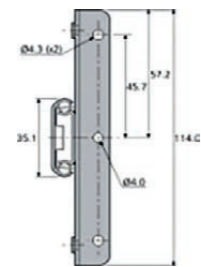

Model: # 4700 Bayonet Ball Bearing Slide

- Full Extension
- Side Mounted
- 46mm Height
- Flat Sided Profile
- 12.7mm Side Clearance
- Case: 10 Pairs

- Finish: Zinc
- Lever Disconnect
- Size: 16" ~ 23"
- Load Capacity: 100 lbs
- Material: Cold Rolled Steel
- OT = 1." Over Travel

ITEM NUMBER
4700-16-ZP
4700-17-ZPOT
4700-19-ZPOT
4700-23-ZPOT

Model: # 2000 Pocket Door Slide

- Vertical Mounted
- Detent In
- Material: Cold Rolled Steel
- Case: 10 Pairs

- Finish: Zinc
- Size: 16" ~ 20"
- Load Capacity: 50 lbs

ITEM NUMBER
2000-16-ZP
2000-18-ZP
2000-20-ZP

Model: # 3000 Keyboard Slide

- Top Mount Fixed Brackets
- Plastic Protective Cover
- Detent In & Detent Out
- Material: Cold Rolled Steel
- Case: 10 Pairs

- Finish: Zinc or Black
- Size: 16"
- Load Capacity: 60 lbs

ITEM NUMBER
3000-16-BK
3000-16-ZP

Model: # 3050 Adjustable Keyboard Slide

- Top Mount Adjustable Brackets
- Plastic Protective Cover
- Detent In & Detent Out
- Material: Cold Rolled Steel
- Case: 10 Pairs

- Finish: Black
- Size: 14"
- Load Capacity: 60 lbs

ITEM NUMBER
3050-14-BK