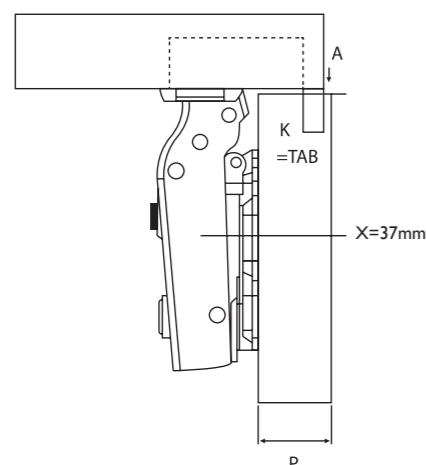

PRIDE INDUSTRIAL
DECORATIVE HARDWARE
FUNCTIONAL HARDWARE
& MORE

SLX SERIES

SELF-CLOSE HINGES

SLX SERIES ONLY AVAILABLE IN FULL OVERLAY

FULL OVERLAY

110 SLX Series Self Close
Clip Hinge Full Overlay /
works with Soft Close plates

3411 No Dowels
3411-8D With Dowels

CASE QTY 200

FULL OVERLAY

110 Deg +3mm SLX Series
Assembled Self Close Hinge
& Plate W/Dowels

34118DSC+3303CAMSC

CASE QTY 200

FULL OVERLAY

P=	16	17	18	19
K=3	A= 1	2	3	4
K=4	A= 0	1	2	3
K=5	A= -1	0	1	2
K=6	A= -2	-1	0	1

P = Cabinet Panel Thickness
A = Cabinet Panel Reveal when door is closed
K = Tab or Drilling Distance from edge of door

Constant Distance
Full Overlay 12mm

SFX/SLX SERIES COMPATIBLE PLATES

FACE FRAME PLATE

Soft Close Face Frame Clip Plate

3300-SC 1mm 5/8" Overlay
3303-SC 3mm 1/2" Overlay

CASE QTY 200

FF PLATE WITH CAM ADJUSTMENT

Cam Soft Close Face Frame
Clip Plate

3300CAM-SC 0mm 5/8" Overlay
3303CAM-SC 3mm 1/2" Overlay
3306CAM-SC 6mm 3/8" Overlay

CASE QTY 200

FRAMELESS STEEL PLATE

0mm Soft Close Euro Box
Clip Plate

3300

CASE QTY 200

Soft Close Euro Box Clip
Plate w/ System Screws

3300.S 0mm
3302.S 2mm

CASE QTY 200