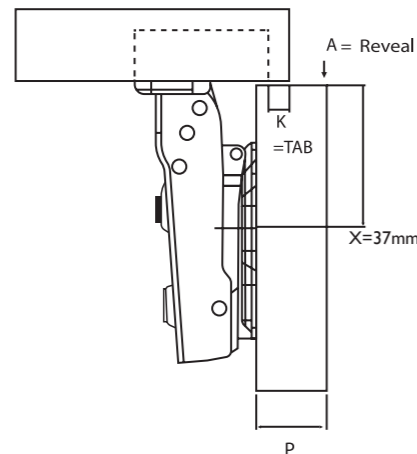

HALF OVERLAY

P=	16	17	18	19
K=3 A=	10	11	12	13
K=4 A=	9	10	11	12
K=5 A=	8	9	10	11
K=6 A=	7	8	9	10

P = Cabinet Panel Thickness
A = Cabinet Panel Reveal when door is closed
K = Tab or Drilling Distance from edge of door

Constant Distance
Half Overlay 3mm