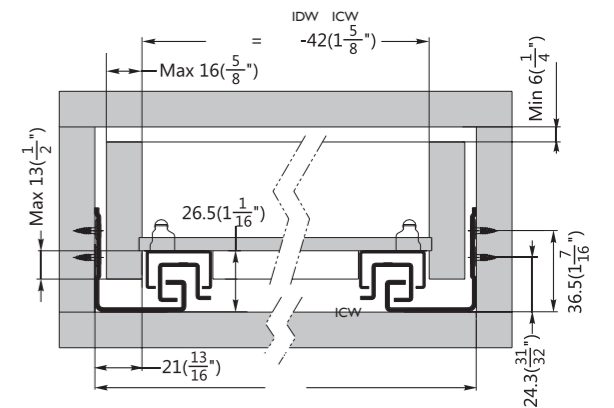

Drawer Back for Soft-close Slide

Installation for drawers between 12.7mm-16mm thick drawer sides

IDW= Internal Drawer Width  
ICW= Internal Cabinet Width

Drawer length	Runner length	Internal Cabinet Depth	
		Max	Min
(12")	317(12 1/2")	369(14 9/16")	326(12 7/8")
(15")	394(15 1/2")	446(17 9/16")	403(15 7/8")
(18")	470(18 1/2")	522(20 9/16")	479(18 7/8")
(21")	546(21 1/2")	598(23 9/16")	555(21 7/8")