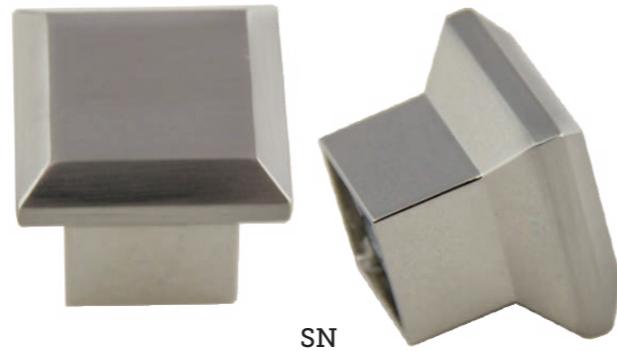

SN
Satin Nickel