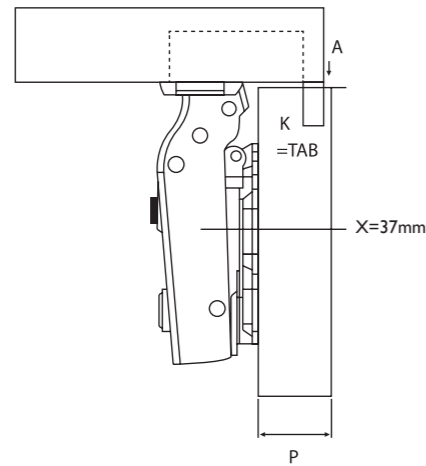

PRIDE INDUSTRIAL
DECORATIVE HARDWARE
FUNCTIONAL HARDWARE
& MORE

SDX SERIES

STANDARD CONCEALED HINGES

FULL OVERLAY

P=	16	17	18	19
K=3 A=	1	2	3	4
K=4 A=	0	1	2	3
K=5 A=	-1	0	1	2
K=6 A=	-2	-1	0	1

P = Cabinet Panel Thickness
A = Cabinet Panel Reveal when door is closed
K = Tab or Drilling Distance from edge of door

Constant Distance
Full Overlay 12mm