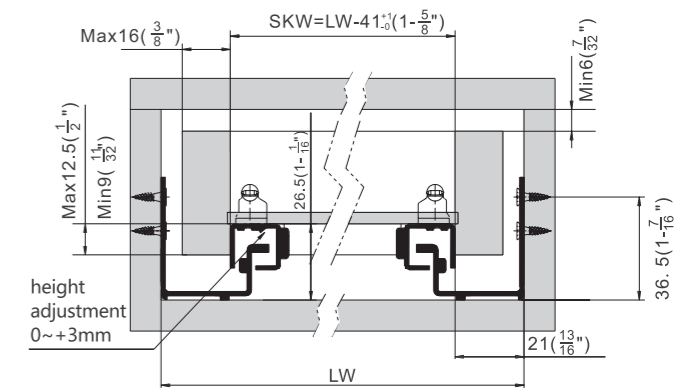

SKW = Internal Drawer Width LW = Internal Cabinet Width