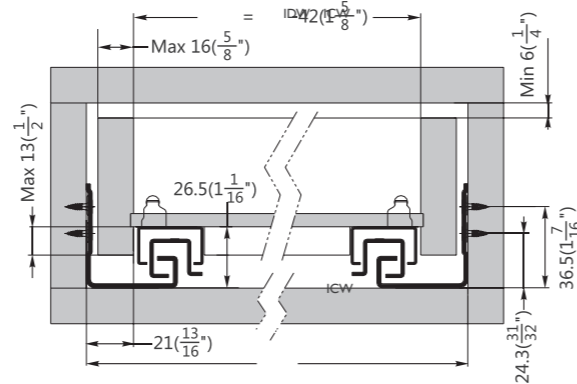

Installation for drawers between 12.7mm-16mm thick drawer sides

IDW= Internal Drawer Width
ICW= Internal Cabinet Width