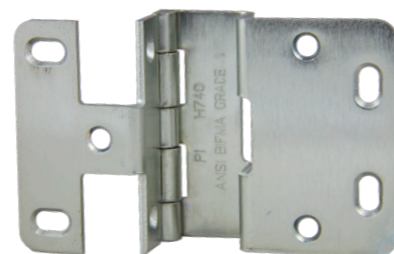

PRIDE INDUSTRIAL
DECORATIVE HARDWARE
FUNCTIONAL HARDWARE
& MORE

INSTITUTIONAL HINGES

H760.
Institutional Hinge 3/4" Overlay x 13/16" Door
CASE QTY 100   **WEIGHT/CASE** 46 lbs
BOX QTY 10

Available Colors	Item Number
Dull Chrome	H760.DC
Powder Dull Chrome	H760.PDC

H780.DC
Institutional Hinge 13/16" Overlay x 13/16" Door
CASE QTY 100   **WEIGHT/CASE** 46 lbs
BOX QTY 10

Available Colors	Item Number
Dull Chrome	H780.DC

H760.SS
Institutional Hinge 3/4" Overlay x 13/16" Door
CASE QTY 100   **WEIGHT/CASE** 46 lbs
BOX QTY 10

Available Colors	Item Number
Stainless Steel	H760.SS

H760-45.
Institutional Hinge 3/4" Overlay x 13/16" Door
with 45mm CC on the Door Leaf
CASE QTY 100   **WEIGHT/CASE** 46 lbs
BOX QTY 10

Available Colors	Item Number
Black	H760-45.BK
Dull Chrome	H760-45.DC

H740.DC
Institutional Hinge 3/4" Overlay x 3/4" Door
CASE QTY 100   **WEIGHT/CASE** 46 lbs
BOX QTY 10

Available Colors	Item Number
Dull Chrome	H740.DC

EUROPEAN HINGES & PLATES