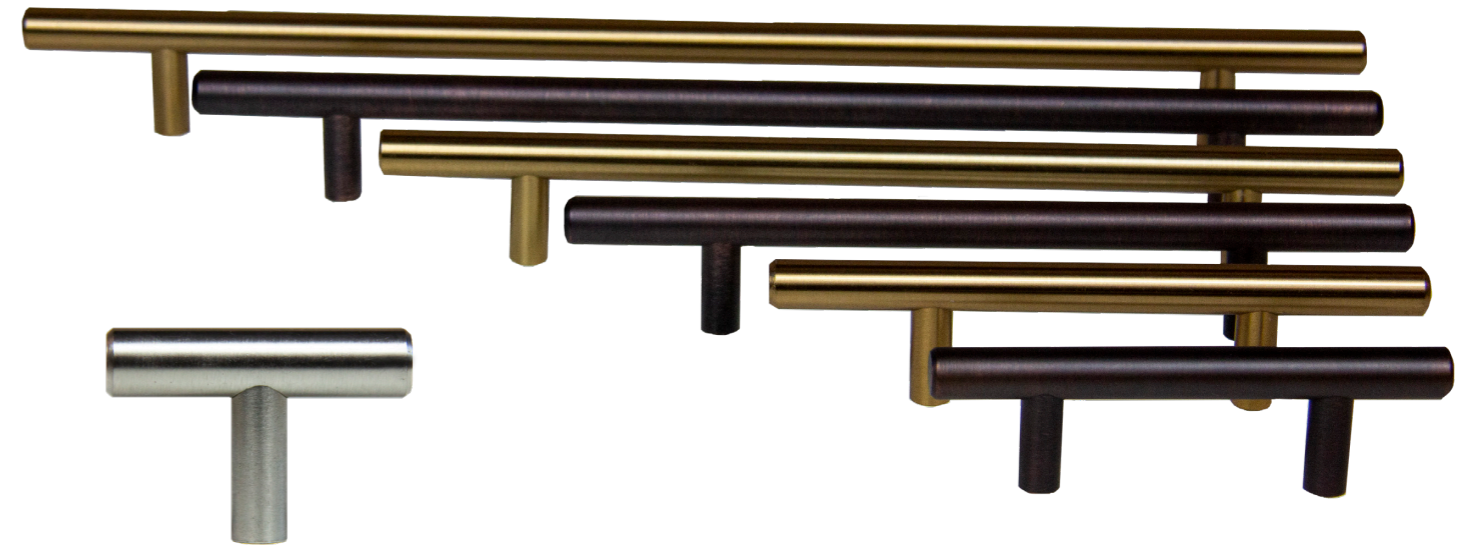

Bar Pull Collection

P-109.SN SATIN NICKEL
Bar Pull 9" OL x 160mm CC x 12mm Dia.

CASE QTY	100	WEIGHT/CASE	40 lbs
BOX QTY	10		160mm CC

P-110.
Bar Pull 10" OL x 7" CC x 12mm Dia.

CASE QTY	100	WEIGHT/CASE	61 lbs
BOX QTY	10		7" CC

Available Colors	Item Number
Oil Rubbed Bronze*	P-110.10B *50 Case
Dark Pewter	P-110.DP *50 Case
Polished Chrome	P-110.PC
Rose Gold	P-110.RG *50 Case
Satin Nickel	P-110.SN

P-112.
Bar Pull 12" OL x 9" CC x 12mm Dia.

CASE QTY	50	WEIGHT/CASE	36 lbs
BOX QTY	10		9" CC

Available Colors	Item Number
Oil Rubbed Bronze	P-112.10B
Matte Black	P-112.BK
Polished Chrome	P-112.PC
Rose Gold	P-112.RG
Satin Nickel	P-112.SN

P-114.
Bar Pull 14" OL x 11" CC x 12mm Dia.

CASE QTY	50	WEIGHT/CASE	46 lbs
BOX QTY	10		11" CC

Available Colors	Item Number
Rose Gold	P-114.RG
Satin Nickel	P-114.SN

P-116.
Bar Pull 16" OL x 13" CC x 12mm Dia.

CASE QTY	50	WEIGHT/CASE	61 lbs
BOX QTY	10		13" CC

Available Colors	Item Number
Oil Rubbed Bronze	P-116.10B
Rose Gold	P-116.RG
Satin Nickel	P-116.SN

P-118.SN SATIN NICKEL
Bar Pull 18" OL x 15" CC x 12mm Dia.

CASE QTY	50	WEIGHT/CASE	66 lbs
BOX QTY	10		15" CC

P-120.
Bar Pull 20" OL x 17" CC x 12mm Dia.

CASE QTY	40	WEIGHT/CASE	57 lbs
BOX QTY	10		17" CC

Available Colors	Item Number
Oil Rubbed Bronze	P-120.10B
Satin Nickel	P-120.SN