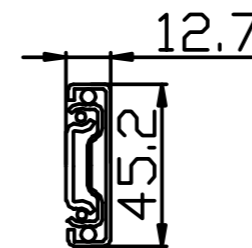

PRIDE INDUSTRIAL
DECORATIVE HARDWARE
FUNCTIONAL HARDWARE
& MORE

SOFT PRO X

SOFT-CLOSE SIDE MOUNT SLIDE

Soft Close Ballbearing Slide

- Full Extension
- Side Mounted
- 46mm Height
- Soft Close
- 12.7mm Side Clearance
- Case: 10 Pairs
- Finish: Zinc
- Lever Disconnect
- Size: 10" ~ 28"
- Load Capacity: 100 lbs
- Material: Cold Rolled Steel

ITEM NUMBER

- 4903-10-ZP
- 4903-12-ZP
- 4903-14-ZP
- 4903-16-ZP
- 4903-18-ZP
- 4903-20-ZP
- 4903-22-ZP
- 4903-24-ZP
- 4903-26-ZP
- 4903-28-ZP
- 4903-BRKT (200 PCS)
- 4903-SKT (250 PAIRS)
- 4903-BRKTPI (100 PCS)
- 4903-BRKTSO (100 PCS)

Model: # 4600 Standard Ball Bearing Slide

- Full Extension
- Side Mounted
- 46mm Height
- Flat Sided Profile
- 12.7mm Side Clearance
- Case: 10 Pairs
- Finish: Zinc or Black
- Lever Disconnect
- Size: 10" ~ 28"
- Load Capacity: 100 lbs
- Material: Cold Rolled Steel
- OT = 1.5" Over Travel

ITEM NUMBER BK

- 4600-10-BK
- 4600-12-BK
- 4600-14-BK
- 4600-14-BKOT
- 4600-16-BK
- 4600-16-BKOT
- 4600-18-BK
- 4600-20-BK
- 4600-20-BKOT
- 4600-22-BK
- 4600-24-BK
- 4600-26-BK
- 4600-28-BK

ITEM NUMBER ZP

- 4600-10-ZPOT
- 4600-12-ZP
- 4600-12-ZPOT
- 4600-14-ZPOT
- 4600-16-ZPOT
- 4600-18-ZPOT
- 4600-20-ZPOT
- 4600-22-ZPOT
- 4600-24-ZPOT
- 4600-26-ZPOT
- 4600-28-ZPOT
- 4600-BRKT (100 PCS)
- 4600-BRKTPI (100 PCS)
- 4600-BRKTSO (100 PCS)