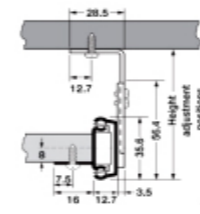

Model: # 4700 Bayonet Ball Bearing Slide

- Full Extension
- Side Mounted
- 46mm Height
- Flat Sided Profile
- 12.7mm Side Clearance
- Case: 10 Pairs

- Finish: Zinc
- Lever Disconnect
- Size: 16" ~ 23"
- Load Capacity: 100 lbs
- Material: Cold Rolled Steel
- OT = 1." Over Travel

1. **ITEM NUMBER**
   4700-16-ZP
   4700-17-ZPOT
   4700-19-ZPOT
   4700-23-ZPOT

Model: # 2000 Pocket Door Slide

- Vertical Mounted
- Detent In
- Material: Cold Rolled Steel
- Case: 10 Pairs

- Finish: Zinc
- Size: 16" ~ 20"
- Load Capacity: 50 lbs

1. **ITEM NUMBER**
   2000-16-ZP
   2000-18-ZP
   2000-20-ZP

Model: # 3000 Keyboard Slide

- Top Mount Fixed Brackets * Finish: Zinc or Black
- Plastic Protective Cover * Size: 16"
- Detent In & Detent Out * Load Capacity: 60 lbs
- Material: Cold Rolled Steel
- Case: 10 Pairs

1. **ITEM NUMBER**
   3000-16-BK
   3000-16-ZP

Model: # 3050 Adjustable Keyboard Slide

- Top Mount Adjustable Brackets * Finish: Black
- Plastic Protective Cover * Size: 14"
- Detent In & Detent Out * Load Capacity: 60 lbs
- Material: Cold Rolled Steel
- Case: 10 Pairs

1. **ITEM NUMBER**
   3050-14-BK