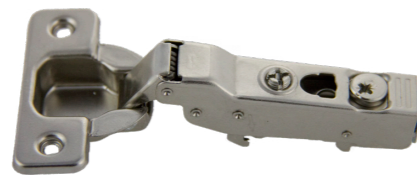

HALF OVERLAY

110° Soft Close Clip-On
CAM Hinge Half Overlay
3322-SC No Dowels
3322-8D-SC With Dowels

CASE QTY 200