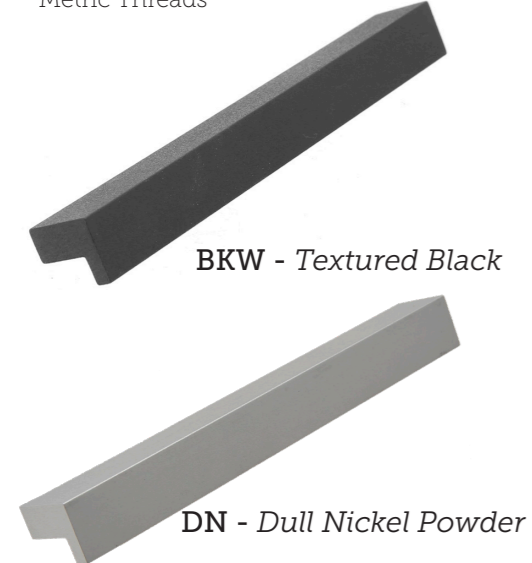

P-80215.
Contemporary Pull 96mm CC **WEIGHT/CASE** 41 lbs

Available Colors	Item Number
Textured Black	P-80215.BKW
Dull Nickel Powder	P-80215.DN
Brushed Nickel	P-80215.SN

CASE QTY 200	BOX QTY 25

Metric Threads