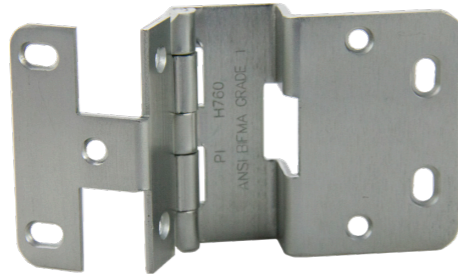

PRIDE INDUSTRIAL
DECORATIVE HARDWARE
FUNCTIONAL HARDWARE
& MORE

INSTITUTIONAL HINGES