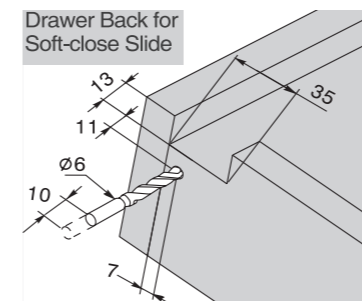

PERFORM PRO 6X

SOFT-CLOSE UNDERMOUNT SLIDE

Soft Close Undermount Slide with 3-D Locking Device

- 6-Way adjustable
- Full Extension
- Under Mounted
- Lever Disconnect

- Size: 9" ~ 21"
- Load Capacity: 100 lbs
- Material: Cold Rolled Steel
- Case: 6 Pairs

ITEM NUMBER	
8800-9-SOFT	
8800-12-SOFT	
8800-15-SOFT	
8800-18-SOFT	
8800-20-SOFT	
8800-21-SOFT	
8800-CLIPS	(100 PAIRS)
8000-BRKT	(200 PCS)
8100-BRKT	(90 PAIRS)

Installation for drawers between 12.7mm-16mm thick drawer sides

IDW= Internal Drawer Width
ICW= Internal Cabinet Width

Drawer length	Runner length	Internal Cabinet Depth	
		Max	Min
(12")	317(12 1/2")	369(14 9/16")	326(12 7/8")
(15")	394(15 1/2")	446(17 9/16")	403(15 7/8")
(18")	470(18 1/2")	522(20 9/16")	479(18 7/8")
(21")	546(21 1/2")	598(23 9/16")	555(21 7/8")

Outside Drawer Width

Drawer side Thickness	5/8" (16mm)	1/2" (13mm)
Inside Cabinet Width Deduction	3/8" (10mm)	5/8" (16mm)