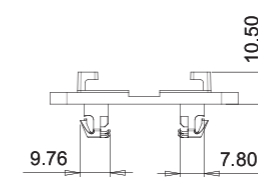

PRIDE INDUSTRIAL
DECORATIVE HARDWARE
FUNCTIONAL HARDWARE
& MORE

SOFT PRO X

SOFT-CLOSE SIDE MOUNT SLIDE

Soft Close Ballbearing Slide

- Full Extension
- Side Mounted
- 46mm Height
- Soft Close
- 12.7mm Side Clearance
- Case: 10 Pairs
- Finish: Zinc
- Lever Disconnect
- Size: 10" ~ 28"
- Load Capacity: 100 lbs
- Material: Cold Rolled Steel

ITEM NUMBER

- 4903-10-ZP
- 4903-12-ZP
- 4903-14-ZP
- 4903-16-ZP
- 4903-18-ZP
- 4903-20-ZP
- 4903-22-ZP
- 4903-24-ZP
- 4903-26-ZP
- 4903-28-ZP
- 4903-BRKT (200 PCS)
- 4903-SKT (250 PAIRS)
- 4903-BRKTPI (100 PCS)
- 4903-BRKTSO (100 PCS)

Model: # 4600 Standard Ball Bearing Slide

- Full Extension
- Side Mounted
- 46mm Height
- Flat Sided Profile
- 12.7mm Side Clearance
- Case: 10 Pairs
- Finish: Zinc or Black
- Lever Disconnect
- Size: 10" ~ 28"
- Load Capacity: 100 lbs
- Material: Cold Rolled Steel
- OT = 1.5" Over Travel

ITEM NUMBER BK

- 4600-10-BK
- 4600-12-BK
- 4600-14-BK
- 4600-14-BKOT
- 4600-16-BK
- 4600-16-BKOT
- 4600-18-BK
- 4600-20-BK
- 4600-20-BKOT
- 4600-22-BK
- 4600-24-BK
- 4600-26-BK
- 4600-28-BK

ITEM NUMBER ZP

- 4600-10-ZPOT
- 4600-12-ZP
- 4600-12-ZPOT
- 4600-14-ZPOT
- 4600-16-ZPOT
- 4600-18-ZPOT
- 4600-20-ZPOT
- 4600-22-ZPOT
- 4600-24-ZPOT
- 4600-26-ZPOT
- 4600-28-ZPOT
- 4600-BRKT (100 PCS)
- 4600-BRKTPI (100 PCS)
- 4600-BRKTSO (100 PCS)