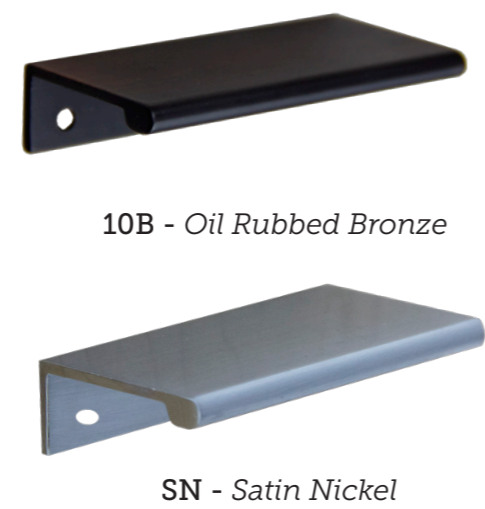

P-1876.
Aluminum Tab Pull 60mm C/C 76mm OL **WEIGHT/CASE** 19 lbs

Available Colors	Item Number
Oil Rubbed Bronze	P-1876.10B
Matte Black	P-1876.BK
Satin Nickel	P-1876.SN

CASE QTY 250	BOX QTY 25