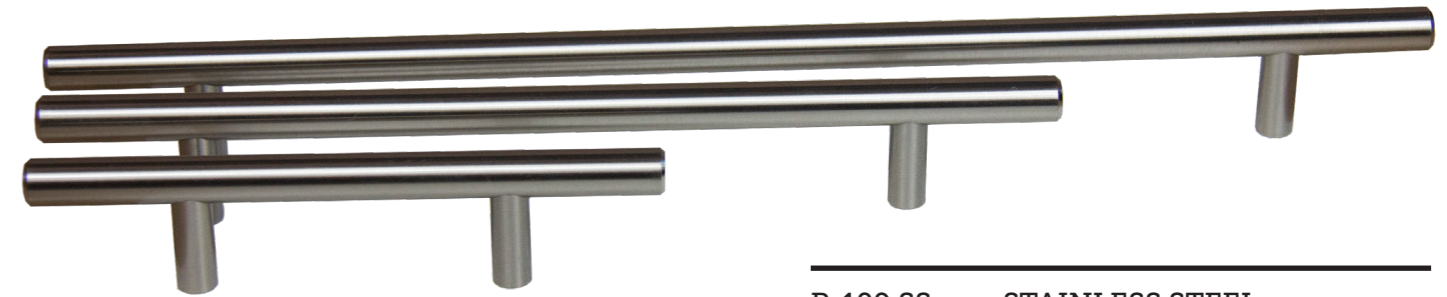

Bar Pull Collection

P-109.SS STAINLESS STEEL
Bar Pull 9-7/8" OL x 192mm CC x 12mm Dia.

CASE QTY 100   **WEIGHT/CASE** 41 lbs
BOX QTY 10   192mm CC

P-113.SS STAINLESS STEEL
Bar Pull 13-1/4" OL x 256mm CC x 12mm Dia.

CASE QTY 75   **WEIGHT/CASE** 61 lbs
BOX QTY 25   256mm CC

P-115.SS STAINLESS STEEL
Bar Pull 15-3/4" OL x 320mm CC x 12mm Dia.

CASE QTY 50   **WEIGHT/CASE** 51 lbs
BOX QTY 25   320mm CC

P-119.SS STAINLESS STEEL
Bar Pull 19-1/2" OL x 416mm CC x 12mm Dia.

CASE QTY 50   **WEIGHT/CASE** 66 lbs
BOX QTY 25   416mm CC

P-122.SS STAINLESS STEEL
Bar Pull 22" OL x 19" CC x 12mm Dia.

CASE QTY 40   **WEIGHT/CASE** 61 lbs
BOX QTY 10   19" CC

P-124.SS STAINLESS STEEL
Bar Pull 24" OL x 21" CC x 12mm Dia.

CASE QTY 25   **WEIGHT/CASE** 67 lbs
21" CC

P-128.SS STAINLESS STEEL
Bar Pull 28" OL x 25" CC x 12mm Dia.

CASE QTY 25   **WEIGHT/CASE** 39 lbs
25" CC

P-133.SS STAINLESS STEEL
Bar Pull 33-1/4" OL x 768mm CC x 12mm Dia.

CASE QTY 25   **WEIGHT/CASE** 48 lbs
768mm CC

K-102.SS STAINLESS STEEL
Bar Pull Knob 2" OL x 12mm Dia.

CASE QTY 250   **WEIGHT/CASE** 36 lbs
BOX QTY 25

P-105.SS STAINLESS STEEL
Bar Pull 5-1/2" OL x 3" CC x 12mm Dia.

CASE QTY 100   **WEIGHT/CASE** 37 lbs
BOX QTY 10   3" CC

P-1096.SS STAINLESS STEEL
Bar Pull 6" OL x 96mm CC x 12mm Dia.

CASE QTY 100   **WEIGHT/CASE** 39 lbs
BOX QTY 10   96mm CC

P-1096H.SS HOLLOW STAINLESS STEEL
Bar Pull 6" OL x 96mm CC x 12mm Dia.

CASE QTY 200   **WEIGHT/CASE** 21 lbs
BOX QTY 20   96mm CC

P-1068H.SS HOLLOW STAINLESS STEEL
Bar Pull 174mm OL x 128mm CC x 12mm Dia.

CASE QTY 200   **WEIGHT/CASE** 26 lbs
BOX QTY 20   128mm CC

P-107.SS STAINLESS STEEL
Bar Pull 7-7/16" OL x 128mm CC x 12mm Dia.

CASE QTY 100   **WEIGHT/CASE** 46 lbs
BOX QTY 10   128mm CC

P-108H.SS HOLLOW STAINLESS STEEL
Bar Pull 8" OL x 128mm CC x 12mm Dia.

CASE QTY 200   **WEIGHT/CASE** 27 lbs
BOX QTY 20   128mm CC