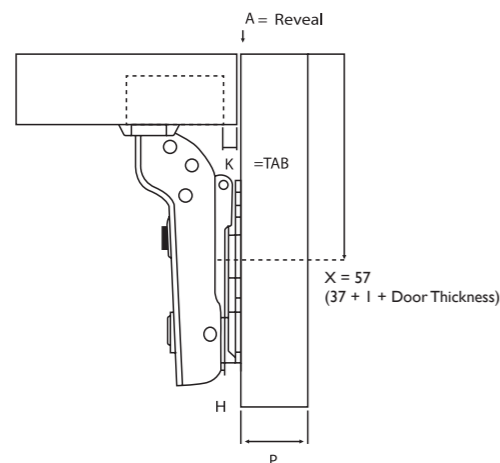

INSET

K Distance	K=3	K=4	K=5	K=6
H=0 A=	3	2	1	0
H=2 A=	5	4	3	2

(H= Plate Thickness)
P = Cabinet Panel Thickness
A = Cabinet Panel Reveal when door is closed
K = Tab or Drilling Distance from edge of door

Constant Distance
Inset -6mm

SDX SERIES

STANDARD CONCEALED HINGES

FULL OVERLAY 110°

Click On Hinge 110°, FO, SC,
#633A.CL No Dowels
#634A.CL With Dowels

CASE QTY 200

FULL OVERLAY W/CAM ADJUSTMENT 110°

Click On Cam Hinge 110°,
FO, SC, w/ Dowels
HCAM634A.CL

CASE QTY 200

HALF OVERLAY 110°

Click On Hinge 110°, HO, SC
#633B.CL No Dowels
#634B.CL With Dowels

CASE QTY 200

INSET 110°

Click On Hinge 110°, Inset, SC
#633C.CL No Dowels
#634C.CL With Dowels

CASE QTY 200

FULL OVERLAY 120°

Click On Hinge 120°, FO, SC
#649A.CL No Dowels
#659A.CL With Dowels

CASE QTY 200

FULL OVERLAY W/CAM ADJUSTMENT 120°

Click On Cam Hinge 120°,
FO, SC, w/ Dowels
HCAM659A.CL

CASE QTY 200