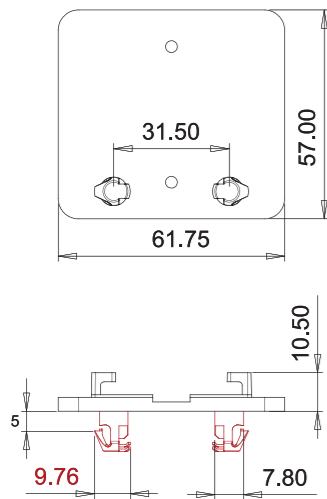

Model: # 4800 Standard Ball Bearing Slide

- Full Extension
- Side Mounted
- 46mm Height
- Round Sided Profile
- 12.7mm Side Clearance
- Case: 10 Pairs

- Finish: Zinc
- Lever Disconnect
- Size: 8" ~ 24"
- Load Capacity: 100 lbs
- Material: Cold Rolled Steel
- OT = 1.5" Over Travel

1. **ITEM NUMBER**
- 4800-8-ZP
  - 4800-10-ZP
  - 4800-12-ZP
  - 4800-14-ZPOT
  - 4800-16-ZPOT
  - 4800-18-ZPOT
  - 4800-20-ZPOT
  - 4800-22-ZPOT
  - 4800-24-ZPOT
  - 4800-BRKT (100 PCS)
  - 4800-BRKTPI (100 PCS)
  - 4800-BRKTPI10 (100 PCS)
  - 4800-BRKTISO (100 PCS)

Model: # 5890 Heavy Duty Ball Bearing Slide

- Full Extension
- Side Mounted
- 58mm Height
- Round Sided Profile
- 19mm Side Clearance
- Case: 5 Pairs

- Finish: Zinc
- Lever Disconnect
- Size: 10" ~ 36"
- Load Capacity: 250 lbs
- Material: Cold Rolled Steel

1. **ITEM NUMBER**
- 5890-10-ZP
  - 5890-12-ZP-2
  - 5890-14-ZP-2
  - 5890-16-ZP-2
  - 5890-18-ZP-2
  - 5890-20-ZP-2
  - 5890-22-ZP-2
  - 5890-24-ZP-2
  - 5890-26-ZP-2
  - 5890-28-ZP-2
  - 5890-30-ZP-2
  - 5890-32-ZP-2
  - 5890-34-ZP-2
  - 5890-36-ZP-2