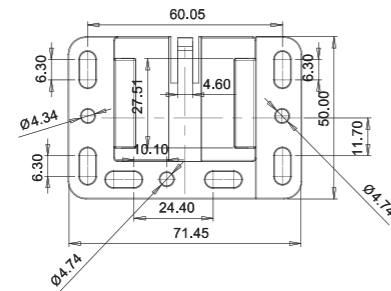

Model: # 4800 Standard Ball Bearing Slide

- Full Extension
- Side Mounted
- 46mm Height
- Round Sided Profile
- 12.7mm Side Clearance
- Case: 10 Pairs

- Finish: Zinc
- Lever Disconnect
- Size: 8" ~ 24"
- Load Capacity: 100 lbs
- Material: Cold Rolled Steel
- OT = 1.5" Over Travel

1. **ITEM NUMBER**
- 4800-8-ZP
  - 4800-10-ZP
  - 4800-12-ZP
  - 4800-14-ZPOT
  - 4800-16-ZPOT
  - 4800-18-ZPOT
  - 4800-20-ZPOT
  - 4800-22-ZPOT
  - 4800-24-ZPOT
  - 4800-BRKT (100 PCS)
  - 4800-BRKTPI (100 PCS)
  - 4800-BRKTPI10 (100 PCS)
  - 4800-BRKTISO (100 PCS)

Model: # 5890 Heavy Duty Ball Bearing Slide

- Full Extension
- Side Mounted
- 58mm Height
- Round Sided Profile
- 19mm Side Clearance
- Case: 5 Pairs

- Finish: Zinc
- Lever Disconnect
- Size: 10" ~ 36"
- Load Capacity: 250 lbs
- Material: Cold Rolled Steel

1. **ITEM NUMBER**
- 5890-10-ZP
  - 5890-12-ZP-2
  - 5890-14-ZP-2
  - 5890-16-ZP-2
  - 5890-18-ZP-2
  - 5890-20-ZP-2
  - 5890-22-ZP-2
  - 5890-24-ZP-2
  - 5890-26-ZP-2
  - 5890-28-ZP-2
  - 5890-30-ZP-2
  - 5890-32-ZP-2
  - 5890-34-ZP-2
  - 5890-36-ZP-2