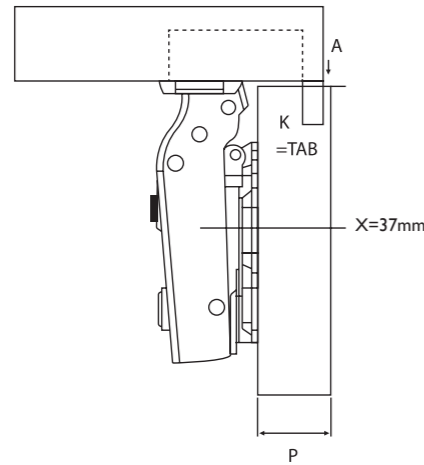

PRIDE INDUSTRIAL
DECORATIVE HARDWARE
FUNCTIONAL HARDWARE
& MORE

SDX SERIES

STANDARD CONCEALED HINGES

FULL OVERLAY

P=	16	17	18	19
K=3 A=	1	2	3	4
K=4 A=	0	1	2	3
K=5 A=	-1	0	1	2
K=6 A=	-2	-1	0	1

P = Cabinet Panel Thickness
A = Cabinet Panel Reveal when door is closed
K = Tab or Drilling Distance from edge of door

Constant Distance
Full Overlay 12mm