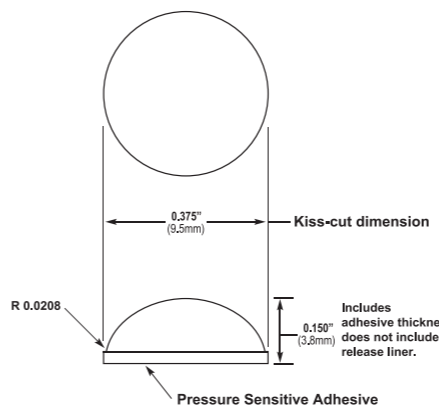

BS-12-SD-288-CLR
3/8" Dia x 1/8" Thick Clear Bump-On
Sold per Box
Per Box: (7.2M) 7,200 pieces - 25 sheets
Per Sheet: 288 Pieces - 12 across x 24 down