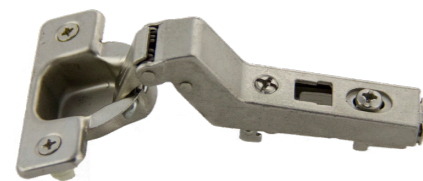

Corner Clip-On Hinge
 w/ Dowels

H30-D.CL 30°
H45-D.CL 45°

CASE QTY 200

165° HINGE

Click On Hinge 165°, FO, SC,

H51A.CL No Dowels
H52A.CL With Dowels

CASE QTY 100

PIE CORNER