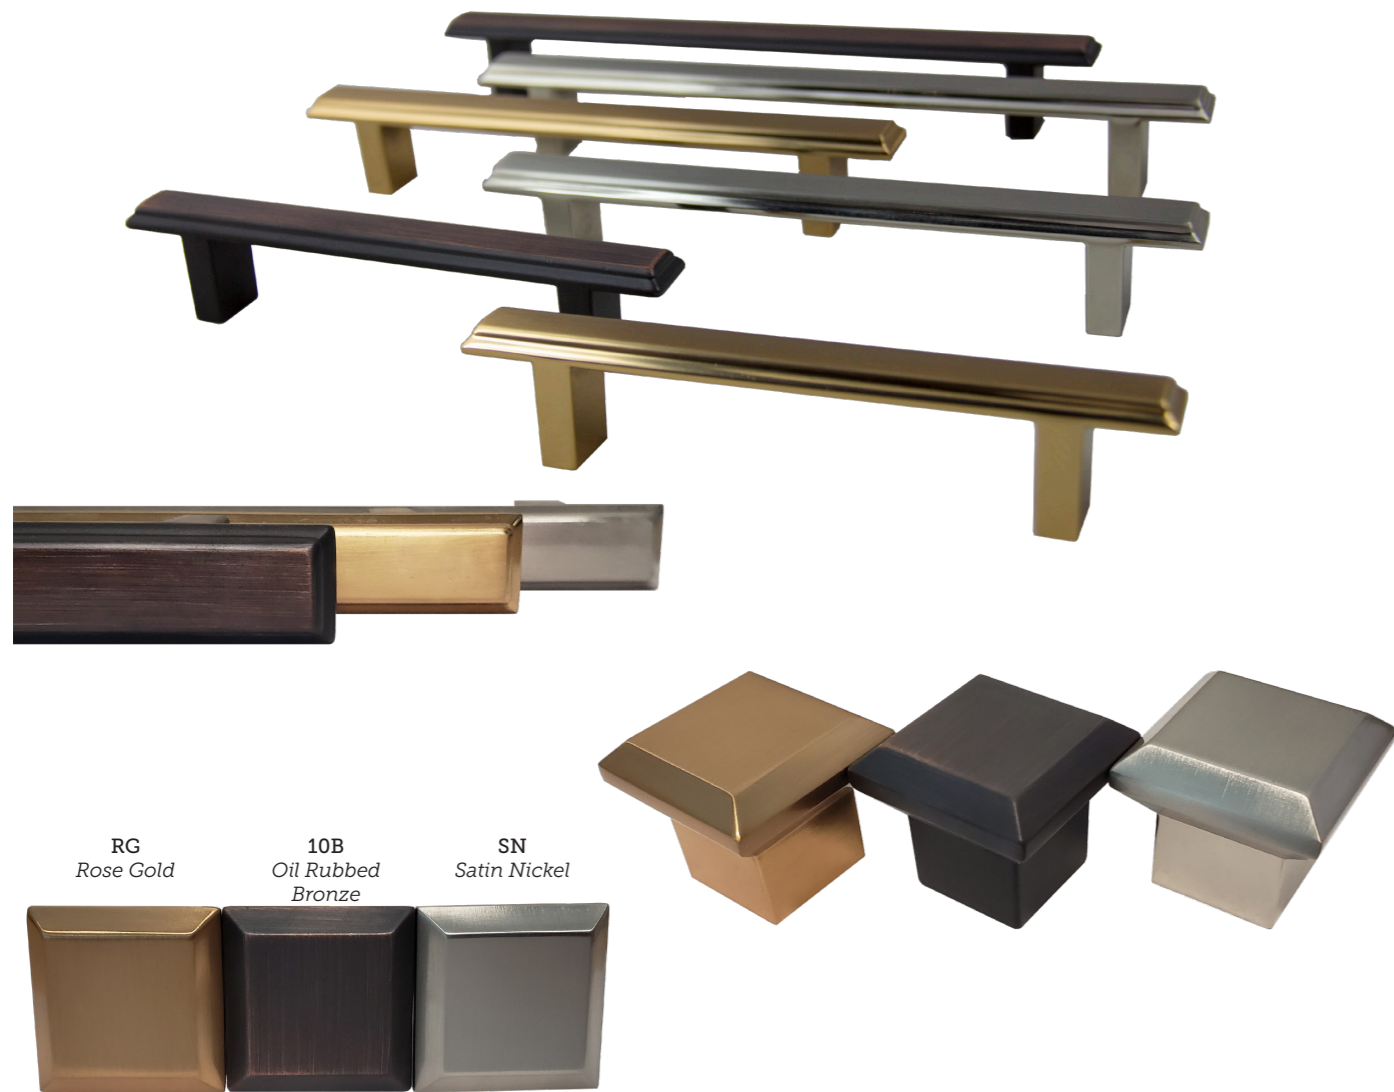

Washington Collection