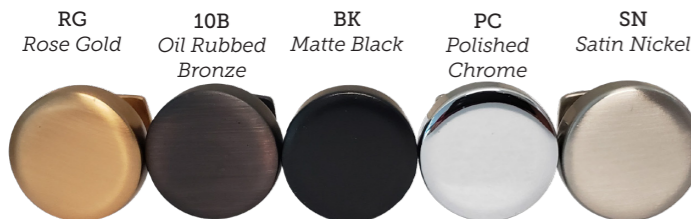

DP - Dark Pewter