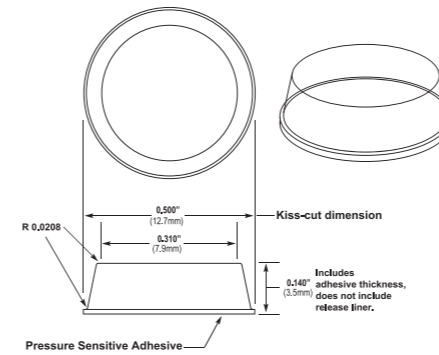

BS-1-SD-200-CLR
1/2" Dia x 1/8" Thick Clear Bump-On
Sold per Box
Per Box: (5M) 5,000 pieces - 25 sheets
Per Sheet: 200 Pieces - 10 across x 20 down