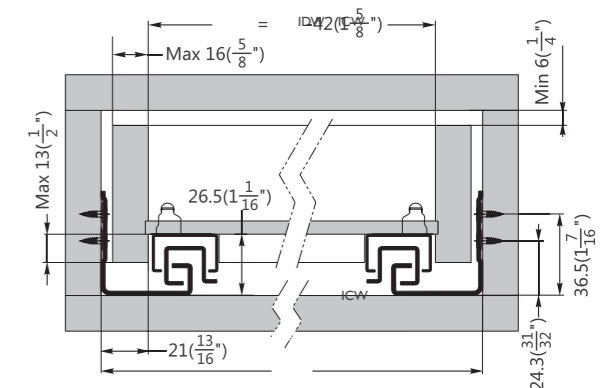

8000-BRKT

8100-BRKT

8800-CLIPS

Installation for drawers between 12.7mm-16mm thick drawer sides

IDW= Internal Drawer Width
 ICW= Internal Cabinet Width

Drawer length	Runner length	Internal Cabinet Depth	
		Max	Min
(12")	317(12 1/2")	369(14 9/16")	326(12 7/8")
(15")	394(15 1/2")	446(17 9/16")	403(15 7/8")
(18")	470(18 1/2")	522(20 9/16")	479(18 7/8")
(21")	546(21 1/2")	598(23 9/16")	555(21 7/8")