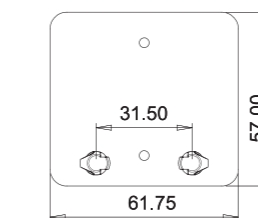

PRIDE INDUSTRIAL
DECORATIVE HARDWARE
FUNCTIONAL HARDWARE
& MORE

SOFT PRO X

SOFT-CLOSE SIDE MOUNT SLIDE

Soft Close Ballbearing Slide

- Full Extension
- Side Mounted
- 46mm Height
- Soft Close
- 12.7mm Side Clearance
- Case: 10 Pairs
- Finish: Zinc
- Lever Disconnect
- Size: 10" ~ 28"
- Load Capacity: 100 lbs
- Material: Cold Rolled Steel

ITEM NUMBER

- 4903-10-ZP
- 4903-12-ZP
- 4903-14-ZP
- 4903-16-ZP
- 4903-18-ZP
- 4903-20-ZP
- 4903-22-ZP
- 4903-24-ZP
- 4903-26-ZP
- 4903-28-ZP
- 4903-BRKT (200 PCS)
- 4903-SKT (250 PAIRS)
- 4903-BRKTPI (100 PCS)
- 4903-BRKTSO (100 PCS)

Model: # 4600 Standard Ball Bearing Slide

- Full Extension
- Side Mounted
- 46mm Height
- Flat Sided Profile
- 12.7mm Side Clearance
- Case: 10 Pairs
- Finish: Zinc or Black
- Lever Disconnect
- Size: 10" ~ 28"
- Load Capacity: 100 lbs
- Material: Cold Rolled Steel
- OT = 1.5" Over Travel

ITEM NUMBER BK

- 4600-10-BK
- 4600-12-BK
- 4600-14-BK
- 4600-14-BKOT
- 4600-16-BK
- 4600-16-BKOT
- 4600-18-BK
- 4600-20-BK
- 4600-20-BKOT
- 4600-22-BK
- 4600-24-BK
- 4600-26-BK
- 4600-28-BK

ITEM NUMBER ZP

- 4600-10-ZPOT
- 4600-12-ZP
- 4600-12-ZPOT
- 4600-14-ZPOT
- 4600-16-ZPOT
- 4600-18-ZPOT
- 4600-20-ZPOT
- 4600-22-ZPOT
- 4600-24-ZPOT
- 4600-26-ZPOT
- 4600-28-ZPOT
- 4600-BRKT (100 PCS)
- 4600-BRKTPI (100 PCS)
- 4600-BRKTSO (100 PCS)