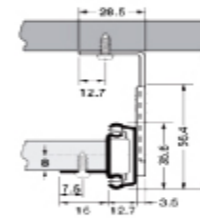

Model: # 3050 Adjustable Keyboard Slide

- Top Mount Adjustable Brackets * Finish: Black
- Plastic Protective Cover * Size: 14"
- Detent In & Detent Out * Load Capacity: 60 lbs
- Material: Cold Rolled Steel
- Case: 10 Pairs

1. **ITEM NUMBER**
   3050-14-BK