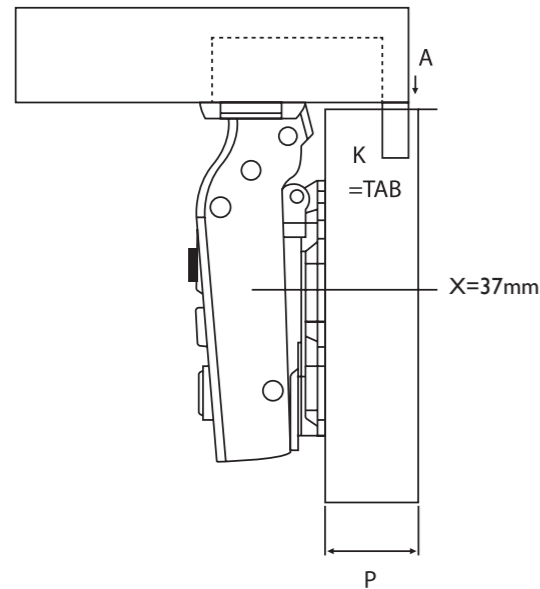

PRIDE INDUSTRIAL
 DECORATIVE HARDWARE
 FUNCTIONAL HARDWARE
 & MORE

PIVOT-STAR
 SPEED ADJUSTABLE
 SOFT-CLOSE HINGES

CONCEALED HINGE PRODUCT SPECIFICATIONS

FULL OVERLAY

P=	16	17	18	19
K=3 A=	1	2	3	4
K=4 A=	0	1	2	3
K=5 A=	-1	0	1	2
K=6 A=	-2	-1	0	1