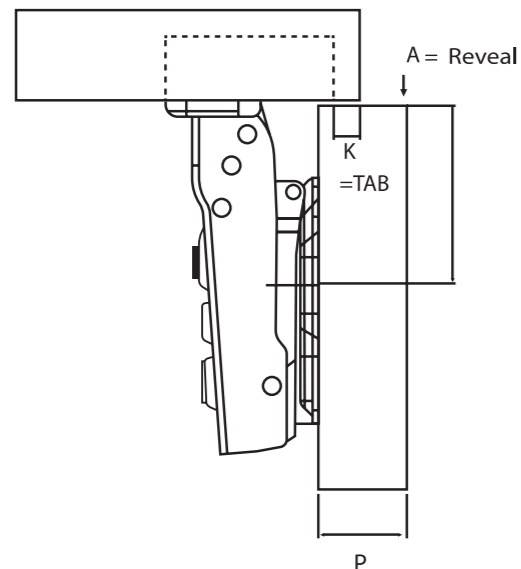

HALF OVERLAY

P=	16	17	18	19
K=3 A=	10	11	12	13
K=4 A=	9	10	11	12
K=5 A=	8	9	10	11
K=6 A=	7	8	9	10

P = Cabinet Panel Thickness
A = Cabinet Panel Reveal when door is closed
K = Tab or Drilling Distance from edge of door

Constant Distance
Half Overlay 3mm