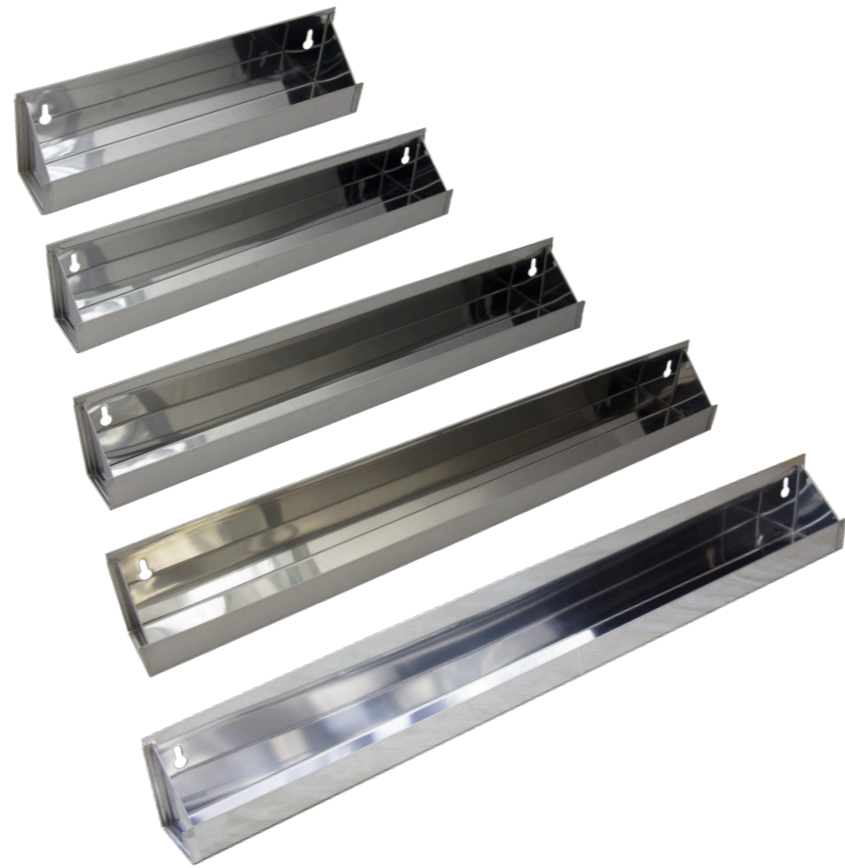

PRIDE INDUSTRIAL
DECORATIVE HARDWARE
FUNCTIONAL HARDWARE
& MORE

TRAY
False Front Tray Stainless Steel

CASE QTY 10

Available Sizes	Item Number
11"	TRAY 11.SS
14"	TRAY 14.SS
16"	TRAY 16.SS
19"	TRAY 19.SS
22"	TRAY 22.SS
25"	TRAY 25.SS
28"	TRAY 28.SS