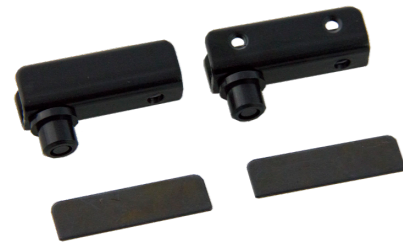

H2500.BK
Glass Door Hinge Black w/ Metal Screws
CASE QTY 500 **WEIGHT/CASE** 61 lbs

SP-245.BK
Glass Door Strike Plate Matte Black
CASE QTY 1,000 **WEIGHT/CASE** 31 lbs
BOX QTY 500

H25.BK
Butterfly Hinge Matte Black 2-1/2" x 1-5/8"
CASE QTY 500 **WEIGHT/CASE** 36 lbs

H0054.
Butt Hinge 2-1/2" x 1-5/8" w/ Fixed Pin
CASE QTY 500 **WEIGHT/CASE** 41 lbs

Available Colors	Item Number
Black	H2500.BK

Available Colors	Item Number
Matte Black	SP-245.BK

Available Colors	Item Number
Black	H25.BK

Available Colors	Item Number
Antique Brass	H0054.AB
Matte Black	H0054.BK