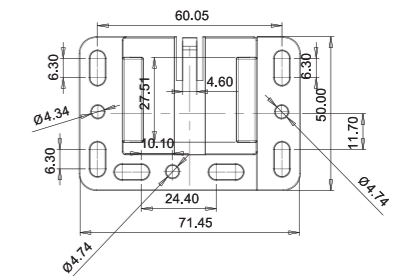

PRIDE INDUSTRIAL
DECORATIVE HARDWARE
FUNCTIONAL HARDWARE
& MORE

SOFT PRO X

SOFT-CLOSE SIDE MOUNT SLIDE

Soft Close Ballbearing Slide

- Full Extension
- Side Mounted
- 46mm Height
- Soft Close
- 12.7mm Side Clearance
- Case: 10 Pairs
- Finish: Zinc
- Lever Disconnect
- Size: 10" ~ 28"
- Load Capacity: 100 lbs
- Material: Cold Rolled Steel

ITEM NUMBER

- 4903-10-ZP
- 4903-12-ZP
- 4903-14-ZP
- 4903-16-ZP
- 4903-18-ZP
- 4903-20-ZP
- 4903-22-ZP
- 4903-24-ZP
- 4903-26-ZP
- 4903-28-ZP
- 4903-BRKT (200 PCS)
- 4903-SKT (250 PAIRS)
- 4903-BRKTPI (100 PCS)
- 4903-BRKTSO (100 PCS)

Model: # 4600 Standard Ball Bearing Slide

- Full Extension
- Side Mounted
- 46mm Height
- Flat Sided Profile
- 12.7mm Side Clearance
- Case: 10 Pairs
- Finish: Zinc or Black
- Lever Disconnect
- Size: 10" ~ 28"
- Load Capacity: 100 lbs
- Material: Cold Rolled Steel
- OT = 1.5" Over Travel

ITEM NUMBER BK

- 4600-10-BK
- 4600-12-BK
- 4600-14-BK
- 4600-14-BKOT
- 4600-16-BK
- 4600-16-BKOT
- 4600-18-BK
- 4600-20-BK
- 4600-20-BKOT
- 4600-22-BK
- 4600-24-BK
- 4600-26-BK
- 4600-28-BK

ITEM NUMBER ZP

- 4600-10-ZPOT
- 4600-12-ZP
- 4600-12-ZPOT
- 4600-14-ZPOT
- 4600-16-ZPOT
- 4600-18-ZPOT
- 4600-20-ZPOT
- 4600-22-ZPOT
- 4600-24-ZPOT
- 4600-26-ZPOT
- 4600-28-ZPOT
- 4600-BRKT (100 PCS)
- 4600-BRKTPI (100 PCS)
- 4600-BRKTSO (100 PCS)