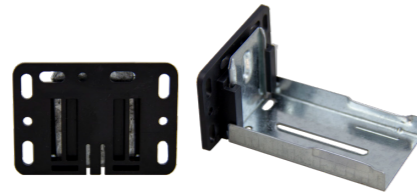

4800-BRKTISO
Screw On Rear Adjustable Socket