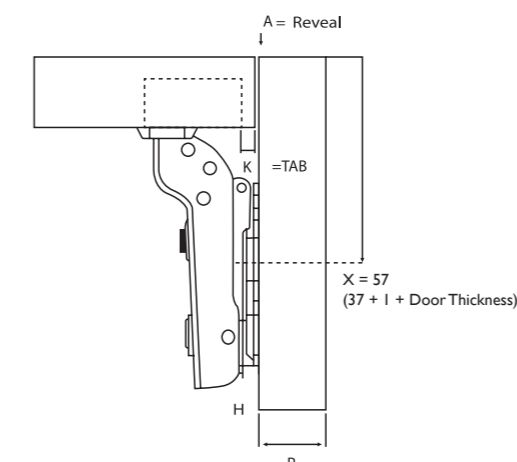

INSET

	K Distance	K=3	K=4	K=5	K=6
H=0 A=		3	2	1	0
H=2 A=		5	4	3	2

(H= Plate Thickness)
P = Cabinet Panel Thickness
A = Cabinet Panel Reveal when door is closed
K = Tab or Drilling Distance from edge of door

Constant Distance
Inset -6mm