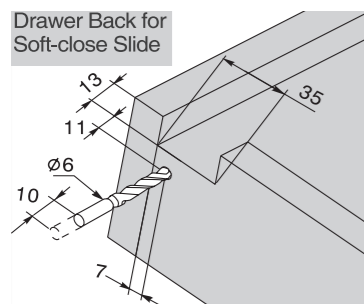

ITEM NUMBER

8000-12-SOFT	
8000-15-SOFT	
8000-18-SOFT	
8000-21-SOFT	
8000-CLIPS	(100 PAIRS)
8000-BRKT	(200 PCS)
8100-BRKT	(90 PAIRS)

8000-BRKT

8100-BRKT

8000-CLIPS

Drawer Back for Soft-close Slide

Installation for drawers between 12.7mm-16mm thick drawer sides