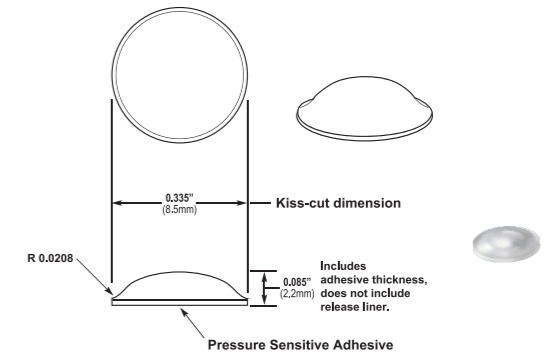

BS-7-SD-450-CLR
3/8" Dia x 1/16" Thick Clear Bump-On
Sold per Box
Per Box: (5.4M) 5,400 pieces - 12 sheets
Per Sheet: 450 Pieces - 15 across x 30 down