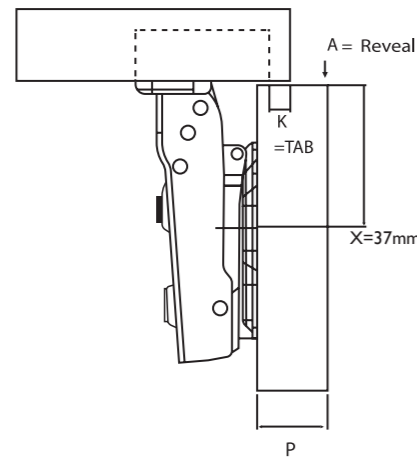

HALF OVERLAY

P=	16	17	18	19
K=3 A=	10	11	12	13
K=4 A=	9	10	11	12
K=5 A=	8	9	10	11
K=6 A=	7	8	9	10

P = Cabinet Panel Thickness
A = Cabinet Panel Reveal when door is closed
K = Tab or Drilling Distance from edge of door

Constant Distance
Half Overlay 3mm