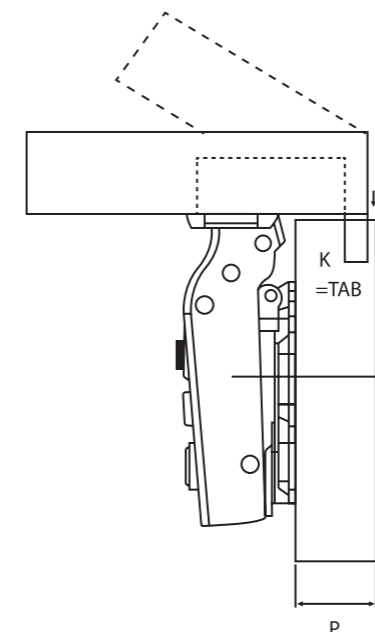

SPACE NEEDED TO OPEN THE DOOR

	T=	16	17	18	19	20
K=3 A=		0.7	0.9	1.2	1.5	1.8
K=4 A=		0.7	0.9	1.1	1.4	1.8
K=5 A=		0.6	0.9	1.1	1.4	1.7
K=6 A=		0.6	0.8	1.1	1.3	1.6

- T = Door thickness | - K = Drilling distance