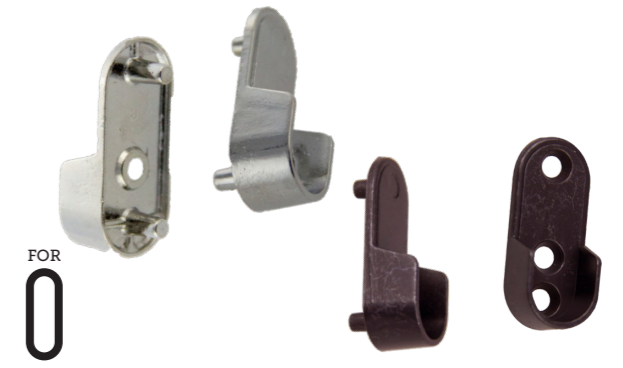

CRS-54.
Closet Rod Oval Socket Screw On

Available Colors	Item Number	
Oil Rubbed Bronze	CRS-54.ORB	Box: 100
Chrome Plated	CRS-54.CP	Box: 100

CRS-56.
Closet Rod Oval Socket w/ 5mm Pins

Available Colors	Item Number	
Oil Rubbed Bronze	CRS-56.ORB	Box: 500
Chrome Plated	CRS-56.CP	Box: 500