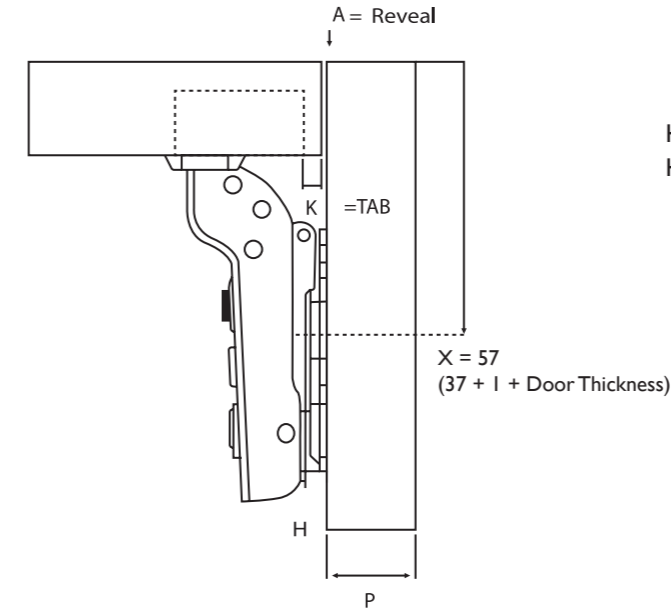

INSET

	K Distance	K=3	K=4	K=5	K=6
H=0 A=		3	2	1	0
H=2 A=		5	4	3	2

(H= Plate Thickness)
P = Cabinet Panel Thickness
A = Cabinet Panel Reveal when door is closed
K = Tab or Drilling Distance from edge of door

Constant Distance
Inset -6mm