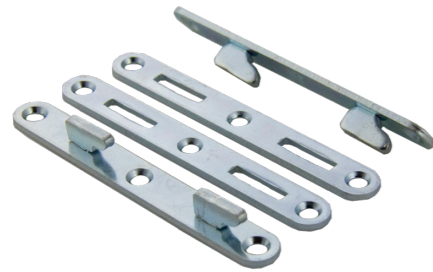

B850.NP
Bed Rail Fastener 5" w/ Round Corners
Zinc Plated

CASE QTY 25 SETS **WEIGHT/CASE** 20 lbs

TR
Stainless Steel Trash Ring

Available Sizes	Item Number	CASE QTY
6" Dia x 1" Deep	TR6X1.SS	108 pieces
6" Dia x 2" Deep	TR6X2.SS	60 pieces
6" Dia x 6" Deep	TR6X6.SS	24 pieces
8" Dia x 1" Deep	TR8X1.SS	72 pieces
8" Dia x 2" Deep	TR8X2.SS	42 pieces