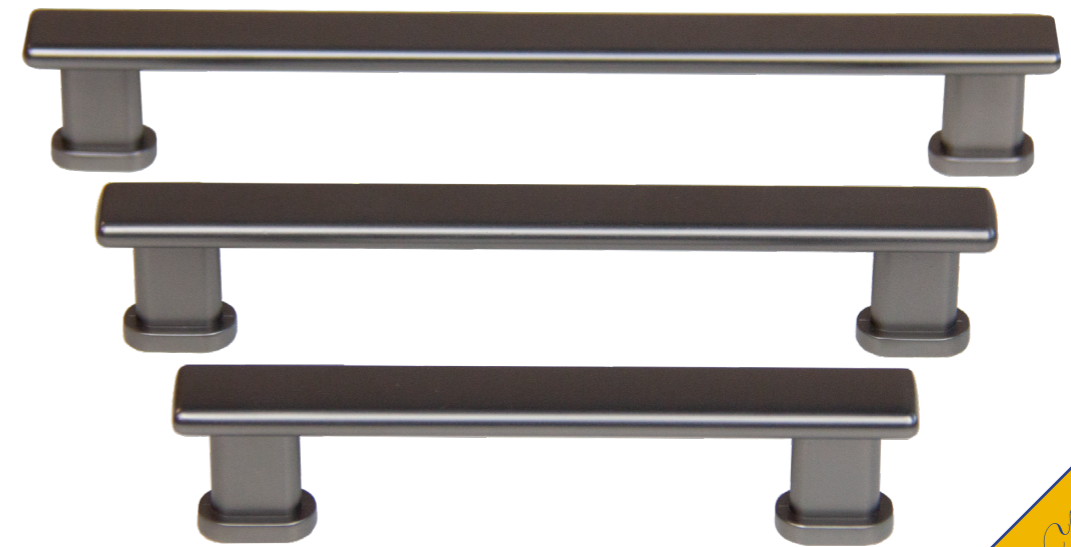

Colorado & Manhattan Collections

*Manhattan
Collection*

- P-92926.DP Manhattan Pull 96mm CC Dark Pewter
- P-92927.DP Manhattan Pull 128mm CC Dark Pewter
- P-92928.DP Manhattan Pull 160mm CC Dark Pewter