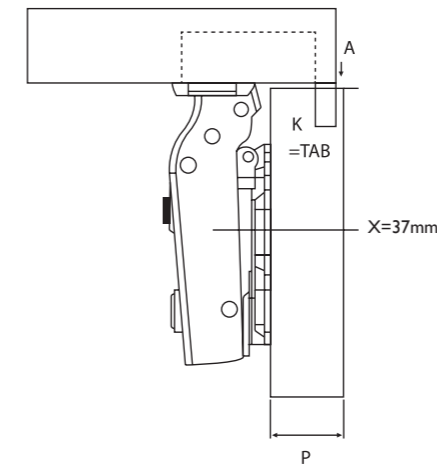

110° Soft Close Clip-On
 CAM 90° Blind Corner
 Hinge w/ Dowels
3390-8D-SC

CASE QTY 100

FULL OVERLAY

110 Deg +3mm Assembled
 Soft Close Hinge & Plate W/
 Dowels
33118DSC+3303CAMSC

CASE QTY 200

FULL OVERLAY

P=	16	17	18	19
K=3 A=	1	2	3	4
K=4 A=	0	1	2	3
K=5 A=	-1	0	1	2
K=6 A=	-2	-1	0	1