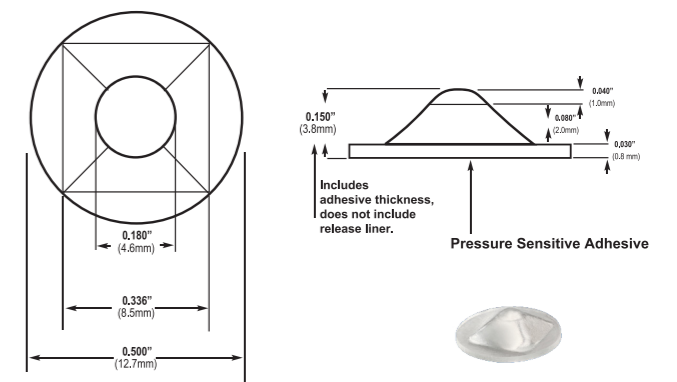

BS-33-SD-CLR
1/2" Dia x 3/16" Thick Clear Bump-On
Sold per Box
Per Box: (5M) 5,000 pieces - 25 sheets
Per Sheet: 200 Pieces - 10 across x 20 down