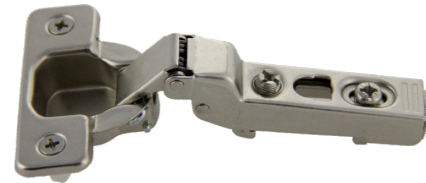

PRIDE INDUSTRIAL
DECORATIVE HARDWARE
FUNCTIONAL HARDWARE
& MORE

SDX SERIES

STANDARD
CONCEALED HINGES

SDX SERIES

STANDARD
CONCEALED HINGES

HALF OVERLAY 120°

Click On Hinge 120°, HO,
SC, w/ Dowels
#659B.CL

CASE QTY 200