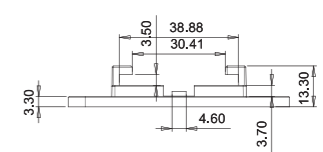

PRIDE INDUSTRIAL
DECORATIVE HARDWARE
FUNCTIONAL HARDWARE
& MORE

SOFT PRO X

SOFT-CLOSE SIDE MOUNT SLIDE

Soft Close Ballbearing Slide

- Full Extension
- Side Mounted
- 46mm Height
- Soft Close
- 12.7mm Side Clearance
- Case: 10 Pairs
- Finish: Zinc
- Lever Disconnect
- Size: 10" ~ 28"
- Load Capacity: 100 lbs
- Material: Cold Rolled Steel

ITEM NUMBER

- 4903-10-ZP
- 4903-12-ZP
- 4903-14-ZP
- 4903-16-ZP
- 4903-18-ZP
- 4903-20-ZP
- 4903-22-ZP
- 4903-24-ZP
- 4903-26-ZP
- 4903-28-ZP
- 4903-BRKT (200 PCS)
- 4903-SKT (250 PAIRS)
- 4903-BRKTPI (100 PCS)
- 4903-BRKTSO (100 PCS)

Model: # 4600 Standard Ball Bearing Slide

- Full Extension
- Side Mounted
- 46mm Height
- Flat Sided Profile
- 12.7mm Side Clearance
- Case: 10 Pairs
- Finish: Zinc or Black
- Lever Disconnect
- Size: 10" ~ 28"
- Load Capacity: 100 lbs
- Material: Cold Rolled Steel
- OT = 1.5" Over Travel

ITEM NUMBER BK

- 4600-10-BK
- 4600-12-BK
- 4600-14-BK
- 4600-14-BKOT
- 4600-16-BK
- 4600-16-BKOT
- 4600-18-BK
- 4600-20-BK
- 4600-20-BKOT
- 4600-22-BK
- 4600-24-BK
- 4600-26-BK
- 4600-28-BK

ITEM NUMBER ZP

- 4600-10-ZPOT
- 4600-12-ZP
- 4600-12-ZPOT
- 4600-14-ZPOT
- 4600-16-ZPOT
- 4600-18-ZPOT
- 4600-20-ZPOT
- 4600-22-ZPOT
- 4600-24-ZPOT
- 4600-26-ZPOT
- 4600-28-ZPOT
- 4600-BRKT (100 PCS)
- 4600-BRKTPI (100 PCS)
- 4600-BRKTSO (100 PCS)