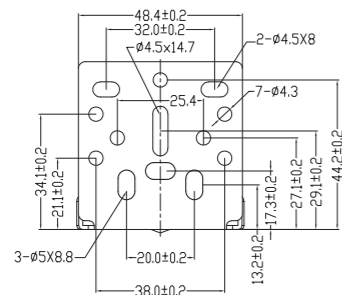

4903-SKT
Adjustable rear plastic socket