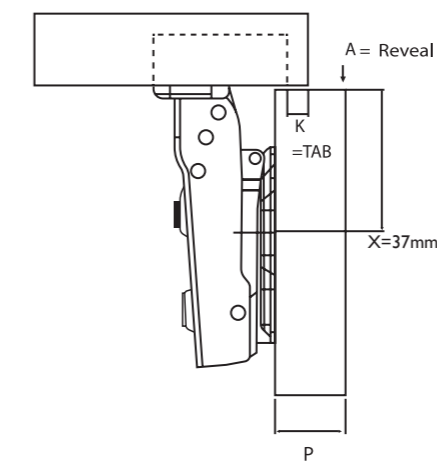

HALF OVERLAY

P=	16	17	18	19
K=3 A=	10	11	12	13
K=4 A=	9	10	11	12
K=5 A=	8	9	10	11
K=6 A=	7	8	9	10

P = Cabinet Panel Thickness
A = Cabinet Panel Reveal when door is closed
K = Tab or Drilling Distance from edge of door

Constant Distance
Half Overlay 3mm