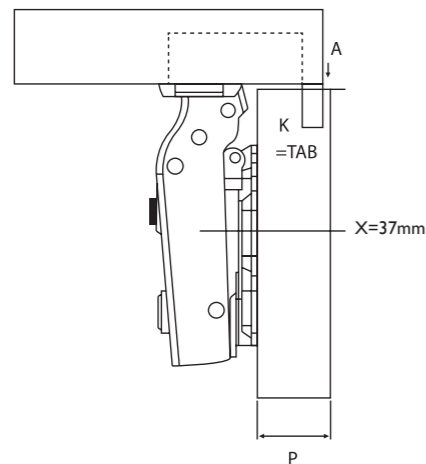

SLX SERIES
ONLY AVAILABLE IN FULL OVERLAY

SLX SERIES
SELF-CLOSE HINGES

FULL OVERLAY

110 SLX Series Self Close
Clip Hinge Full Overlay /
works with Soft Close plates
3411 No Dowels
3411-8D With Dowels

CASE QTY 200

FULL OVERLAY

110 Deg +3mm SLX Series
Assembled Self Close Hinge
& Plate W/Dowels
34118DSC+3303CAMSC

CASE QTY 200

FULL OVERLAY

P=	16	17	18	19
K=3 A=	1	2	3	4
K=4 A=	0	1	2	3
K=5 A=	-1	0	1	2
K=6 A=	-2	-1	0	1

P = Cabinet Panel Thickness
A = Cabinet Panel Reveal when door is closed
K = Tab or Drilling Distance from edge of door

Constant Distance
Full Overlay 12mm

SFX/SLX SERIES COMPATIBLE PLATES

FACE FRAME PLATE

Soft Close Face Frame Clip Plate
3300-SC 1mm 5/8" Overlay
3303-SC 3mm 1/2" Overlay

CASE QTY 200

FF PLATE WITH CAM ADJUSTMENT

Cam Soft Close Face Frame
Clip Plate
3300CAM-SC 0mm 5/8" Overlay
3303CAM-SC 3mm 1/2" Overlay
3306CAM-SC 6mm 3/8" Overlay
CASE QTY 200

FRAMELESS STEEL PLATE

0mm Soft Close Euro Box
Clip Plate
3300

CASE QTY 200

Soft Close Euro Box Clip
Plate w/ System Screws
3300.S 0mm
3302.S 2mm

CASE QTY 200