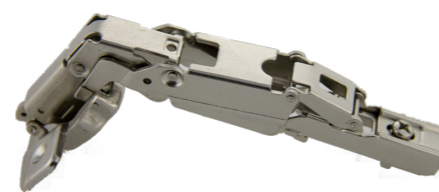

Corner Clip-On Hinge
 w/ Dowels

H30-D.CL 30°
H45-D.CL 45°

CASE QTY 200

165° HINGE

Click On Hinge 165°, FO, SC,

H51A.CL No Dowels
H52A.CL With Dowels

CASE QTY 100

PIE CORNER