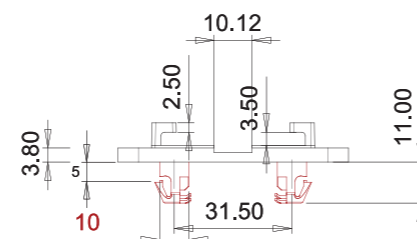

Model: # 4800 Standard Ball Bearing Slide

- Full Extension
- Side Mounted
- 46mm Height
- Round Sided Profile
- 12.7mm Side Clearance
- Case: 10 Pairs

- Finish: Zinc
- Lever Disconnect
- Size: 8" ~ 24"
- Load Capacity: 100 lbs
- Material: Cold Rolled Steel
- OT = 1.5" Over Travel

1. **ITEM NUMBER**
- 4800-8-ZP
  - 4800-10-ZP
  - 4800-12-ZP
  - 4800-14-ZPOT
  - 4800-16-ZPOT
  - 4800-18-ZPOT
  - 4800-20-ZPOT
  - 4800-22-ZPOT
  - 4800-24-ZPOT
  - 4800-BRKT (100 PCS)
  - 4800-BRKTPI (100 PCS)
  - 4800-BRKTPI10 (100 PCS)
  - 4800-BRKTISO (100 PCS)

Model: # 5890 Heavy Duty Ball Bearing Slide

- Full Extension
- Side Mounted
- 58mm Height
- Round Sided Profile
- 19mm Side Clearance
- Case: 5 Pairs

- Finish: Zinc
- Lever Disconnect
- Size: 10" ~ 36"
- Load Capacity: 250 lbs
- Material: Cold Rolled Steel

1. **ITEM NUMBER**
- 5890-10-ZP
  - 5890-12-ZP-2
  - 5890-14-ZP-2
  - 5890-16-ZP-2
  - 5890-18-ZP-2
  - 5890-20-ZP-2
  - 5890-22-ZP-2
  - 5890-24-ZP-2
  - 5890-26-ZP-2
  - 5890-28-ZP-2
  - 5890-30-ZP-2
  - 5890-32-ZP-2
  - 5890-34-ZP-2
  - 5890-36-ZP-2