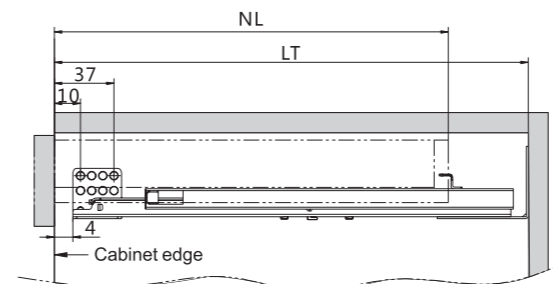

Outside Drawer Width

Drawer side Thickness	5/8" (16mm)	1/2" (13mm)
Inside Cabinet Width Deduction	3/8" (10mm)	5/8" (16mm)

NL = Nominal Slide Length LT = Internal cabinet Depth