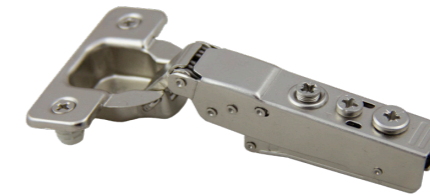

HALF OVERLAY

110° H/O Soft Close Hinge
W/Speed Adjustment

4422-SC No Dowels
4422-8D-SC With Dowels

CASE QTY 200